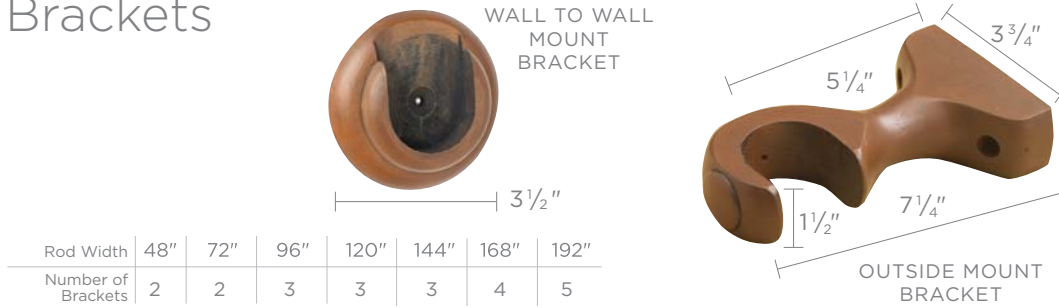

Decorative Hardware

2" Custom Wood Hardware Kit

Custom made to any width • Available in 2" diameter rods • Kit includes rod, finials, brackets & mounting hardware

Finial Styles [The width ordered is for the rod only. "Additional finial width" refers to the additional width required to accommodate 2 finials.]

Brackets

Finishes

Ring

Tieback