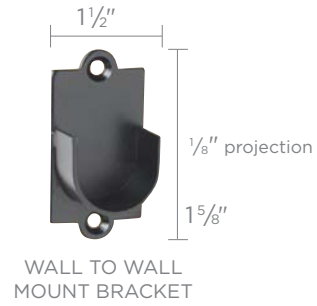

Decorative Hardware

Custom Wrought Iron Hardware Kit

Custom made to any width • Available in 1 1/2" & 1" diameter rods • Kit includes rod, finials, brackets & mounting hardware

Finial Styles [The width ordered is for the rod only. "Additional finial width" refers to the additional width required to accommodate 2 finials.]

1" Diameter Rods

SMALL ACANTHUS
9" Add'l finial width

TERRAZO
13 1/4" Add'l finial width

END CAP
1" Add'l finial width

IRON BALL
5 1/2" Add'l finial width

TORCHE
11" Add'l finial width

CAPRI
7" Add'l finial width

ROUNDED SQUARE CAP
4 1/2" Add'l finial width

Custom Wrought Iron Hardware Kit

Brackets

1½" Diameter Rods

1" Diameter Rods

Rod width	24"	48"	72"	96"	120"	144"	168"	192"	216"	240"	264"	288"	312"	336"	360"	384"	408"	432"	456"	480"
# of Brackets	2	2	2	3	3	3	4	4	4	5	5	5	6	6	6	7	7	7	8	8

Finishes

Rings [included with pleated drapery panel styles]

CIRCULAR EYELET RINGS

Inside diameter:
1" = 1½"
1½" = 2"

C- RINGS

Inside diameter:
1" = 1½"
1½" = 2"

Recommended for applications where the drapery will cross over a bracket. This applies to draperies crossing a center point on a rod with 3 brackets, or any operable drapery on a rod with 4 or more brackets.