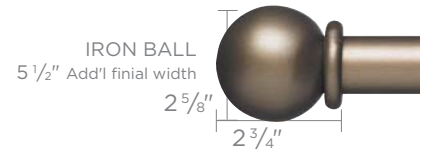

Decorative Hardware

Custom Wrought Iron Hardware Kit

Custom made to any width • Available in 1 1/2" & 1" diameter rods • Kit includes rod, finials, brackets & mounting hardware

Finial Styles [The width ordered is for the rod only. "Additional finial width" refers to the additional width required to accommodate 2 finials.]

GRANDE IRON BALL
7 1/4" Add'l finial width

GRANDE DOUBLE SCROLL LEAF
12" Add'l finial width

ROUNDED SQUARE CAP
4 1/2" Add'l finial width

GRANDE CAMELOT
11 1/2" Add'l finial width

GRANDE PAPYRUS
10" Add'l finial width

1" Diameter Rods

SMALL ACANTHUS
9" Add'l finial width

TERRAZO
13 1/4" Add'l finial width

END CAP
1" Add'l finial width

IRON BALL
5 1/2" Add'l finial width

TORCHE
11" Add'l finial width

CAPRI
7" Add'l finial width

ROUNDED SQUARE CAP
4 1/2" Add'l finial width

Custom Wrought Iron Hardware Kit

Brackets

1½" Diameter Rods

1" Diameter Rods

Rod width	24"	48"	72"	96"	120"	144"	168"	192"	216"	240"	264"	288"	312"	336"	360"	384"	408"	432"	456"	480"
# of Brackets	2	2	2	3	3	3	4	4	4	5	5	5	6	6	6	7	7	7	8	8