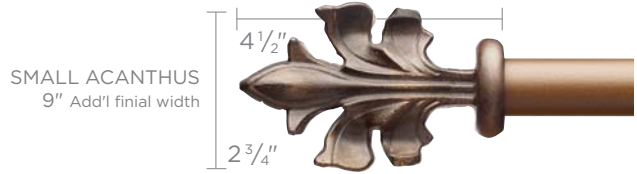

Decorative Hardware

Custom Wrought Iron Hardware Kit

Custom made to any width • Available in 1 1/2" & 1" diameter rods • Kit includes rod, finials, brackets & mounting hardware

Finial Styles [The width ordered is for the rod only. "Additional finial width" refers to the additional width required to accommodate 2 finials.]

GRANDE IRON BALL
7 1/4" Add'l finial width

GRANDE DOUBLE SCROLL LEAF
12" Add'l finial width

ROUNDED SQUARE CAP
4 1/2" Add'l finial width

GRANDE CAMELOT
11 1/2" Add'l finial width

GRANDE PAPYRUS
10" Add'l finial width

1" Diameter Rods

SMALL ACANTHUS
9" Add'l finial width

TERRAZO
13 1/4" Add'l finial width

END CAP
1" Add'l finial width

IRON BALL
5 1/2" Add'l finial width

TORCHE
11" Add'l finial width

CAPRI
7" Add'l finial width