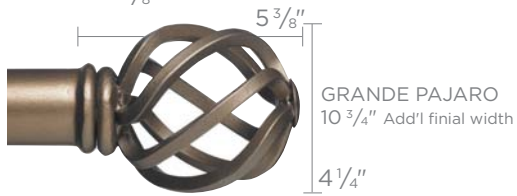

Decorative Hardware

Custom Wrought Iron Hardware Kit

Custom made to any width • Available in 1 1/2" & 1" diameter rods • Kit includes rod, finials, brackets & mounting hardware

Finial Styles [The width ordered is for the rod only. "Additional finial width" refers to the additional width required to accommodate 2 finials.]

1 1/2" Diameter Rods

GRANDE FLAME
18 1/2" Add'l finial width

GRANDE END CAP
1 3/4" Add'l finial width
2 3/8"

GRANDE PAJARO
10 3/4" Add'l finial width

GRANDE TERRAZO
13 1/2" Add'l finial width

GRANDE DOUBLE ACANTHUS
16" Add'l finial width

GRANDE IRON BALL
7 1/4" Add'l finial width

GRANDE DOUBLE SCROLL LEAF
12" Add'l finial width

ROUNDED SQUARE CAP
4 1/2" Add'l finial width

GRANDE CAMELOT
11 1/2" Add'l finial width

GRANDE PAPYRUS
10" Add'l finial width

Finishes

Rings [included with pleated drapery panel styles]

CIRCULAR EYELET RINGS

Inside diameter:
1" = 1½"
1½" = 2"

C- RINGS

Inside diameter:
1" = 1½"
1½" = 2"

Recommended for applications where the drapery will cross over a bracket. This applies to draperies crossing a center point on a rod with 3 brackets, or any operable drapery on a rod with 4 or more brackets.