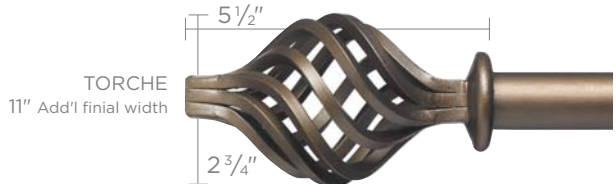

Decorative Hardware

Custom Wrought Iron Hardware Kit

Custom made to any width • Available in 1 1/2" & 1" diameter rods • Kit includes rod, finials, brackets & mounting hardware

Finial Styles [The width ordered is for the rod only. "Additional finial width" refers to the additional width required to accommodate 2 finials.]

1" Diameter Rods

SMALL ACANTHUS
9" Add'l finial width

TERRAZO
13 1/4" Add'l finial width

END CAP
1" Add'l finial width

IRON BALL
5 1/2" Add'l finial width

TORCHE
11" Add'l finial width

CAPRI
7" Add'l finial width

ROUNDED SQUARE CAP
4 1/2" Add'l finial width

Custom Wrought Iron Hardware Kit

Brackets

1½" Diameter Rods

1" Diameter Rods

Rod width	24"	48"	72"	96"	120"	144"	168"	192"	216"	240"	264"	288"	312"	336"	360"	384"	408"	432"	456"	480"
# of Brackets	2	2	2	3	3	3	4	4	4	5	5	5	6	6	6	7	7	7	8	8

Finishes

Rings [included with pleated drapery panel styles]

CIRCULAR EYELET RINGS

Inside diameter:
1" = 1½"
1½" = 2"

C- RINGS

Inside diameter:
1" = 1½"
1½" = 2"

Recommended for applications where the drapery will cross over a bracket. This applies to draperies crossing a center point on a rod with 3 brackets, or any operable drapery on a rod with 4 or more brackets.