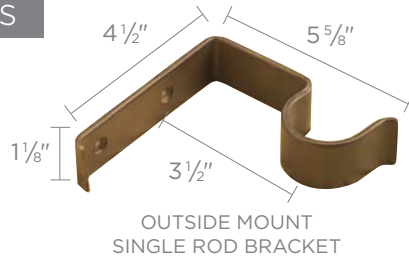

GRANDE IRON BALL
7 1/4" Add'l finial width

GRANDE DOUBLE SCROLL LEAF
12" Add'l finial width

ROUNDED SQUARE CAP
4 1/2" Add'l finial width

GRANDE CAMELOT
11 1/2" Add'l finial width

GRANDE PAPYRUS
10" Add'l finial width

1" Diameter Rods

SMALL ACANTHUS
9" Add'l finial width

TERRAZO
13 1/4" Add'l finial width

END CAP
1" Add'l finial width

IRON BALL
5 1/2" Add'l finial width

TORCHE
11" Add'l finial width

CAPRI
7" Add'l finial width

ROUNDED SQUARE CAP
4 1/2" Add'l finial width

Custom Wrought Iron Hardware Kit

Brackets

1½" Diameter Rods

1" Diameter Rods

Rod width	24"	48"	72"	96"	120"	144"	168"	192"	216"	240"	264"	288"	312"	336"	360"	384"	408"	432"	456"	480"
# of Brackets	2	2	2	3	3	3	4	4	4	5	5	5	6	6	6	7	7	7	8	8

Finishes

Rings [included with pleated drapery panel styles]

CIRCULAR EYELET RINGS

Inside diameter:
1" = 1½"
1½" = 2"

C- RINGS

Inside diameter:
1" = 1½"
1½" = 2"

Recommended for applications where the drapery will cross over a bracket. This applies to draperies crossing a center point on a rod with 3 brackets, or any operable drapery on a rod with 4 or more brackets.