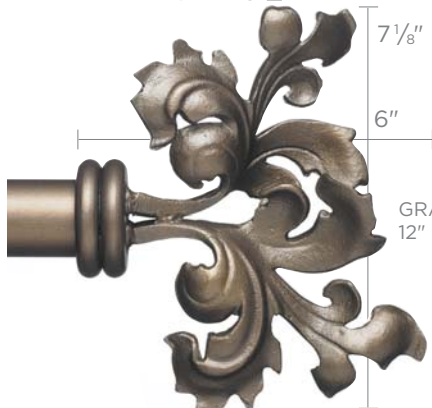

Decorative Hardware

Custom Wrought Iron Hardware Kit

Custom made to any width • Available in 1 1/2" & 1" diameter rods • Kit includes rod, finials, brackets & mounting hardware

Finial Styles [The width ordered is for the rod only. "Additional finial width" refers to the additional width required to accommodate 2 finials.]

1 1/2" Diameter Rods

GRANDE FLAME
18 1/2" Add'l finial width

GRANDE END CAP
1 3/4" Add'l finial width
2 3/8"

GRANDE PAJARO
10 3/4" Add'l finial width

GRANDE TERRAZO
13 1/2" Add'l finial width

GRANDE DOUBLE ACANTHUS
16" Add'l finial width

GRANDE IRON BALL
7 1/4" Add'l finial width

GRANDE DOUBLE SCROLL LEAF
12" Add'l finial width

ROUNDED SQUARE CAP
4 1/2" Add'l finial width

GRANDE CAMELOT
11 1/2" Add'l finial width

GRANDE PAPYRUS
10" Add'l finial width

1" Diameter Rods

SMALL ACANTHUS
9" Add'l finial width

TERRAZO
13 1/4" Add'l finial width

END CAP
1" Add'l finial width

IRON BALL
5 1/2" Add'l finial width

TORCHE
11" Add'l finial width

CAPRI
7" Add'l finial width