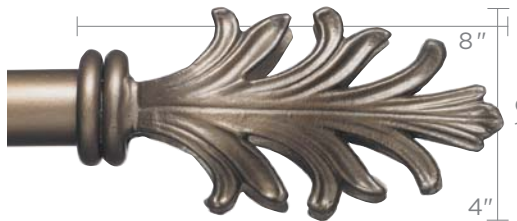

Decorative Hardware

Custom Wrought Iron Hardware Kit

Custom made to any width • Available in 1 1/2" & 1" diameter rods • Kit includes rod, finials, brackets & mounting hardware

Finial Styles [The width ordered is for the rod only. "Additional finial width" refers to the additional width required to accommodate 2 finials.]

1 1/2" Diameter Rods

GRANDE FLAME
18 1/2" Add'l finial width

GRANDE END CAP
1 3/4" Add'l finial width
2 3/8"

GRANDE PAJARO
10 3/4" Add'l finial width

GRANDE TERRAZO
13 1/2" Add'l finial width

GRANDE DOUBLE ACANTHUS
16" Add'l finial width

GRANDE IRON BALL
7 1/4" Add'l finial width

GRANDE DOUBLE SCROLL LEAF
12" Add'l finial width

ROUNDED SQUARE CAP
4 1/2" Add'l finial width

GRANDE CAMELOT
11 1/2" Add'l finial width

GRANDE PAPYRUS
10" Add'l finial width

1" Diameter Rods

SMALL ACANTHUS
9" Add'l finial width

TERRAZO
13 1/4" Add'l finial width

END CAP
1" Add'l finial width

IRON BALL
5 1/2" Add'l finial width

TORCHE
11" Add'l finial width

CAPRI
7" Add'l finial width