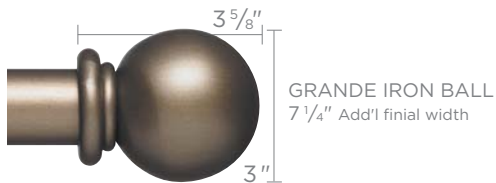

Decorative Hardware

Custom Wrought Iron Hardware Kit

Custom made to any width • Available in 1 1/2" & 1" diameter rods • Kit includes rod, finials, brackets & mounting hardware

Finial Styles [The width ordered is for the rod only. "Additional finial width" refers to the additional width required to accommodate 2 finials.]

1 1/2" Diameter Rods

GRANDE FLAME
18 1/2" Add'l finial width

GRANDE END CAP
1 3/4" Add'l finial width
2 3/8"

GRANDE PAJARO
10 3/4" Add'l finial width

GRANDE TERRAZO
13 1/2" Add'l finial width

GRANDE DOUBLE ACANTHUS
16" Add'l finial width

GRANDE IRON BALL
7 1/4" Add'l finial width

GRANDE DOUBLE SCROLL LEAF
12" Add'l finial width

ROUNDED SQUARE CAP
4 1/2" Add'l finial width

GRANDE CAMELOT
11 1/2" Add'l finial width

GRANDE PAPYRUS
10" Add'l finial width

1" Diameter Rods

SMALL ACANTHUS
9" Add'l finial width

TERRAZO
13 1/4" Add'l finial width

END CAP
1" Add'l finial width

IRON BALL
5 1/2" Add'l finial width

TORCHE
11" Add'l finial width

CAPRI
7" Add'l finial width