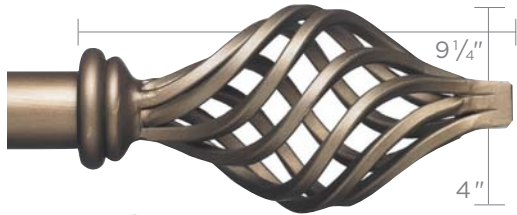

Decorative Hardware

Custom Wrought Iron Hardware Kit

Custom made to any width • Available in 1 1/2" & 1" diameter rods • Kit includes rod, finials, brackets & mounting hardware

Finial Styles [The width ordered is for the rod only. "Additional finial width" refers to the additional width required to accommodate 2 finials.]

1 1/2" Diameter Rods

GRANDE FLAME
18 1/2" Add'l finial width

GRANDE END CAP
1 3/4" Add'l finial width
2 3/8"

GRANDE PAJARO
10 3/4" Add'l finial width

GRANDE TERRAZO
13 1/2" Add'l finial width

GRANDE DOUBLE ACANTHUS
16" Add'l finial width

GRANDE IRON BALL
7 1/4" Add'l finial width

GRANDE DOUBLE SCROLL LEAF
12" Add'l finial width

ROUNDED SQUARE CAP
4 1/2" Add'l finial width

GRANDE CAMELOT
11 1/2" Add'l finial width

GRANDE PAPYRUS
10" Add'l finial width

Finishes

Rings [included with pleated drapery panel styles]

CIRCULAR EYELET RINGS

Inside diameter:
1" = 1½"
1½" = 2"

C- RINGS

Inside diameter:
1" = 1½"
1½" = 2"

Recommended for applications where the drapery will cross over a bracket. This applies to draperies crossing a center point on a rod with 3 brackets, or any operable drapery on a rod with 4 or more brackets.