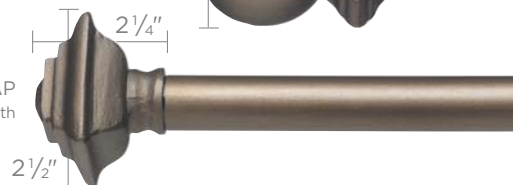

Decorative Hardware

Custom Wrought Iron Hardware Kit

Custom made to any width • Available in 1 1/2" & 1" diameter rods • Kit includes rod, finials, brackets & mounting hardware

Finial Styles [The width ordered is for the rod only. "Additional finial width" refers to the additional width required to accommodate 2 finials.]

1" Diameter Rods

SMALL ACANTHUS
9" Add'l finial width

TERRAZO
13 1/4" Add'l finial width

END CAP
1" Add'l finial width

IRON BALL
5 1/2" Add'l finial width

TORCHE
11" Add'l finial width

CAPRI
7" Add'l finial width

ROUNDED SQUARE CAP
4 1/2" Add'l finial width

Custom Wrought Iron Hardware Kit

Brackets

1½" Diameter Rods

1" Diameter Rods

Rod width	24"	48"	72"	96"	120"	144"	168"	192"	216"	240"	264"	288"	312"	336"	360"	384"	408"	432"	456"	480"
# of Brackets	2	2	2	3	3	3	4	4	4	5	5	5	6	6	6	7	7	7	8	8

Finishes

Rings [included with pleated drapery panel styles]

CIRCULAR EYELET RINGS

Inside diameter:
1" = 1½"
1½" = 2"

C- RINGS

Inside diameter:
1" = 1½"
1½" = 2"

Recommended for applications where the drapery will cross over a bracket. This applies to draperies crossing a center point on a rod with 3 brackets, or any operable drapery on a rod with 4 or more brackets.