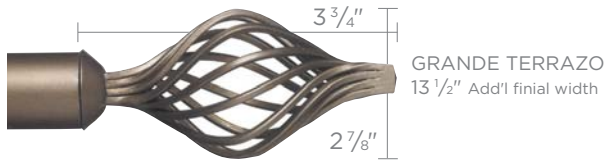

Decorative Hardware

Custom Wrought Iron Hardware Kit

Custom made to any width • Available in 1 1/2" & 1" diameter rods • Kit includes rod, finials, brackets & mounting hardware

Finial Styles [The width ordered is for the rod only. "Additional finial width" refers to the additional width required to accommodate 2 finials.]

1 1/2" Diameter Rods

GRANDE FLAME
18 1/2" Add'l finial width

GRANDE END CAP
1 3/4" Add'l finial width
2 3/8"

GRANDE PAJARO
10 3/4" Add'l finial width

GRANDE TERRAZO
13 1/2" Add'l finial width

GRANDE DOUBLE ACANTHUS
16" Add'l finial width

GRANDE IRON BALL
7 1/4" Add'l finial width

GRANDE DOUBLE SCROLL LEAF
12" Add'l finial width

ROUNDED SQUARE CAP
4 1/2" Add'l finial width

GRANDE CAMELOT
11 1/2" Add'l finial width

GRANDE PAPYRUS
10" Add'l finial width