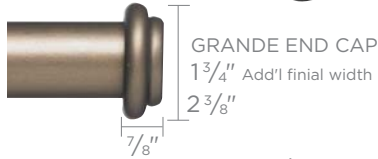

Decorative Hardware

Custom Wrought Iron Hardware Kit

Custom made to any width • Available in 1 1/2" & 1" diameter rods • Kit includes rod, finials, brackets & mounting hardware

Finial Styles [The width ordered is for the rod only. "Additional finial width" refers to the additional width required to accommodate 2 finials.]

1 1/2" Diameter Rods

GRANDE FLAME
18 1/2" Add'l finial width

GRANDE END CAP
1 3/4" Add'l finial width
2 3/8"

GRANDE PAJARO
10 3/4" Add'l finial width

GRANDE TERRAZO
13 1/2" Add'l finial width

GRANDE DOUBLE ACANTHUS
16" Add'l finial width

GRANDE IRON BALL
7 1/4" Add'l finial width

GRANDE DOUBLE SCROLL LEAF
12" Add'l finial width

ROUNDED SQUARE CAP
4 1/2" Add'l finial width

GRANDE CAMELOT
11 1/2" Add'l finial width

GRANDE PAPYRUS
10" Add'l finial width