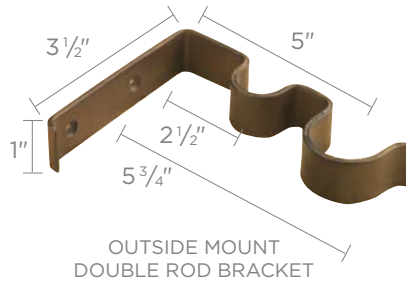

Decorative Hardware

Custom Wrought Iron Hardware Kit

Custom made to any width • Available in 1 1/2" & 1" diameter rods • Kit includes rod, finials, brackets & mounting hardware

Finial Styles [The width ordered is for the rod only. "Additional finial width" refers to the additional width required to accommodate 2 finials.]

1" Diameter Rods

SMALL ACANTHUS
9" Add'l finial width

TERRAZO
13 1/4" Add'l finial width

END CAP
1" Add'l finial width

IRON BALL
5 1/2" Add'l finial width

TORCHE
11" Add'l finial width

CAPRI
7" Add'l finial width

ROUNDED SQUARE CAP
4 1/2" Add'l finial width

Custom Wrought Iron Hardware Kit

Brackets

1½" Diameter Rods

1" Diameter Rods

Rod width	24"	48"	72"	96"	120"	144"	168"	192"	216"	240"	264"	288"	312"	336"	360"	384"	408"	432"	456"	480"
# of Brackets	2	2	2	3	3	3	4	4	4	5	5	5	6	6	6	7	7	7	8	8

Finishes

Rings [included with pleated drapery panel styles]

CIRCULAR EYELET RINGS

Inside diameter:
1" = 1½"
1½" = 2"

C- RINGS

Inside diameter:
1" = 1½"
1½" = 2"

Recommended for applications where the drapery will cross over a bracket. This applies to draperies crossing a center point on a rod with 3 brackets, or any operable drapery on a rod with 4 or more brackets.