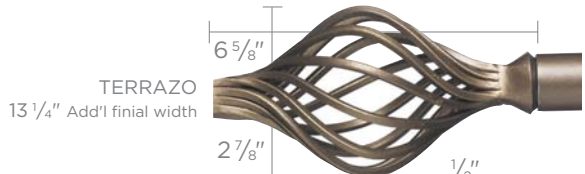

Decorative Hardware

Custom Wrought Iron Hardware Kit

Custom made to any width • Available in 1 1/2" & 1" diameter rods • Kit includes rod, finials, brackets & mounting hardware

Finial Styles [The width ordered is for the rod only. "Additional finial width" refers to the additional width required to accommodate 2 finials.]

1 1/2" Diameter Rods

GRANDE FLAME
18 1/2" Add'l finial width

GRANDE END CAP
1 3/4" Add'l finial width
2 3/8"

GRANDE PAJARO
10 3/4" Add'l finial width

GRANDE TERRAZO
13 1/2" Add'l finial width

GRANDE DOUBLE ACANTHUS
16" Add'l finial width

GRANDE IRON BALL
7 1/4" Add'l finial width

GRANDE DOUBLE SCROLL LEAF
12" Add'l finial width

ROUNDED SQUARE CAP
4 1/2" Add'l finial width

GRANDE CAMELOT
11 1/2" Add'l finial width

GRANDE PAPYRUS
10" Add'l finial width

1" Diameter Rods

SMALL ACANTHUS
9" Add'l finial width

TERRAZO
13 1/4" Add'l finial width

END CAP
1" Add'l finial width

IRON BALL
5 1/2" Add'l finial width

TORCHE
11" Add'l finial width

CAPRI
7" Add'l finial width