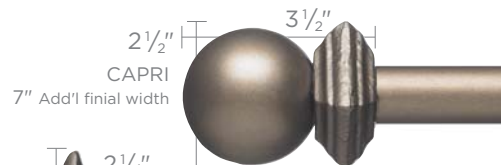

Decorative Hardware

Custom Wrought Iron Hardware Kit

Custom made to any width • Available in 1 1/2" & 1" diameter rods • Kit includes rod, finials, brackets & mounting hardware

Finial Styles [The width ordered is for the rod only. "Additional finial width" refers to the additional width required to accommodate 2 finials.]

1" Diameter Rods

SMALL ACANTHUS
9" Add'l finial width

TERRAZO
13 1/4" Add'l finial width

END CAP
1" Add'l finial width

IRON BALL
5 1/2" Add'l finial width

TORCHE
11" Add'l finial width

CAPRI
7" Add'l finial width

ROUNDED SQUARE CAP
4 1/2" Add'l finial width

Custom Wrought Iron Hardware Kit

Brackets

1½" Diameter Rods

1" Diameter Rods

Rod width	24"	48"	72"	96"	120"	144"	168"	192"	216"	240"	264"	288"	312"	336"	360"	384"	408"	432"	456"	480"
# of Brackets	2	2	2	3	3	3	4	4	4	5	5	5	6	6	6	7	7	7	8	8

Finishes

Rings [included with pleated drapery panel styles]

CIRCULAR EYELET RINGS

Inside diameter:
1" = 1½"
1½" = 2"

C- RINGS

Inside diameter:
1" = 1½"
1½" = 2"

Recommended for applications where the drapery will cross over a bracket. This applies to draperies crossing a center point on a rod with 3 brackets, or any operable drapery on a rod with 4 or more brackets.