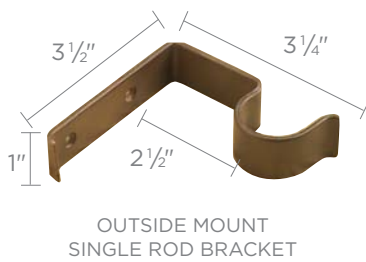

Decorative Hardware

Custom Wrought Iron Hardware Kit

Custom made to any width • Available in 1 1/2" & 1" diameter rods • Kit includes rod, finials, brackets & mounting hardware

Finial Styles [The width ordered is for the rod only. "Additional finial width" refers to the additional width required to accommodate 2 finials.]

1" Diameter Rods

SMALL ACANTHUS
9" Add'l finial width

TERRAZO
13 1/4" Add'l finial width

END CAP
1" Add'l finial width

IRON BALL
5 1/2" Add'l finial width

TORCHE
11" Add'l finial width

CAPRI
7" Add'l finial width

ROUNDED SQUARE CAP
4 1/2" Add'l finial width

Custom Wrought Iron Hardware Kit

Brackets

1½" Diameter Rods

1" Diameter Rods

Rod width	24"	48"	72"	96"	120"	144"	168"	192"	216"	240"	264"	288"	312"	336"	360"	384"	408"	432"	456"	480"
# of Brackets	2	2	2	3	3	3	4	4	4	5	5	5	6	6	6	7	7	7	8	8

Finishes

Rings [included with pleated drapery panel styles]

CIRCULAR EYELET RINGS

Inside diameter:
1" = 1½"
1½" = 2"

C- RINGS

Inside diameter:
1" = 1½"
1½" = 2"

Recommended for applications where the drapery will cross over a bracket. This applies to draperies crossing a center point on a rod with 3 brackets, or any operable drapery on a rod with 4 or more brackets.