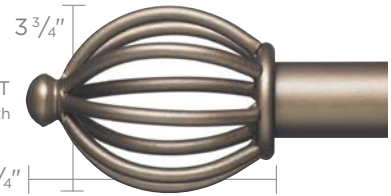

Decorative Hardware

Custom Wrought Iron Hardware Kit

Custom made to any width • Available in 1 1/2" & 1" diameter rods • Kit includes rod, finials, brackets & mounting hardware

Finial Styles [The width ordered is for the rod only. "Additional finial width" refers to the additional width required to accommodate 2 finials.]

1 1/2" Diameter Rods

GRANDE FLAME
18 1/2" Add'l finial width

GRANDE END CAP
1 3/4" Add'l finial width
2 3/8"

GRANDE PAJARO
10 3/4" Add'l finial width

GRANDE TERRAZO
13 1/2" Add'l finial width

GRANDE DOUBLE ACANTHUS
16" Add'l finial width

GRANDE IRON BALL
7 1/4" Add'l finial width

GRANDE DOUBLE SCROLL LEAF
12" Add'l finial width

ROUNDED SQUARE CAP
4 1/2" Add'l finial width

GRANDE CAMELOT
11 1/2" Add'l finial width

GRANDE PAPYRUS
10" Add'l finial width

1" Diameter Rods

SMALL ACANTHUS
9" Add'l finial width

TERRAZO
13 1/4" Add'l finial width

END CAP
1" Add'l finial width

IRON BALL
5 1/2" Add'l finial width

TORCHE
11" Add'l finial width

CAPRI
7" Add'l finial width