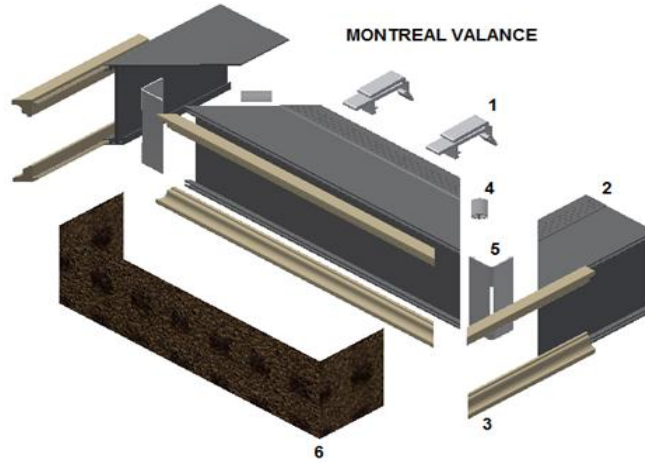

VERTICAL BLIND VALANCES - EXPLODED VIEW

Item	Part Number	Description
1	15046-100-000	Valance Clip
2	05944-040-035	Montreal Valance 3.5"
3	05945-100-000 Or 05945-040-000	Montreal Valance Trim
4	05947-000-000	Montreal Valance Retainer Clip
5	05910-000-000	Metal Corner
6	VARIABLES	PVC Slat or Fabric Insert

❖ Montreal Valance Clearance and Return Sizes

Product	Slat	Ext Brackets	Mount	Clearance	Return Size
Montreal Valance	3.5"	N/A	Inside	N/A	1 3/4"
		15039-XXX-089	Outside	3/8"	4 7/8"
		15040-XXX-127	Outside	1"	5 1/2"