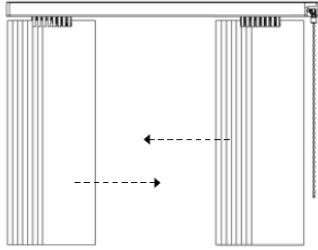

VERTICAL BLIND DELUXE CENTER OPEN - EXPLODED VIEW

Vertical Blind - Center Open

27A, 27B
WARNING
ADVERTENCIA

23

24A, 24B

25
WARNING

26
WARNING

37A, 37B

VERTICAL BLIND DELUXE ONE WAY - EXPLODED VIEW

Item	Part Number	Description	Item	Part Number	Description
1	15034-XXX-000	Headrail and Tilt Rod	25	00002-212-000	Tag – Individual Tassel
2	15062-000-000	Heavy Duty Carrier	26	00002-214-000	Tag – Tension Device
3	VARIABLES	Metal Link varies from 13 mm to 220mm	27A	00002-118-000	Child Warning Label - Long
4	15047-XXX-000	Pulling Cord 2 mm – White or Grey	27B	00002-119-000	Child Warning Label - Short
5	15055-XXX-000	Chain White or Grey	28	00013-186-000	Black Zip Tie 5.5"
6	15041-XXX-000	End Cap White or Grey	29	15037-XXX-000	Clip Mounting Support – White or Grey
7A	15042-XXX-000	End Cap Inside Left White or Grey	30A	15039-XXX-089	Wall Bracket Aluminum for 3.5" Slat - White or Grey
7B	15043-XXX-000	End Cap Inside Right White or Grey	30B	15040-XXX-127	Wall Bracket Aluminum for 3.5" & 5" Slat - White or Grey
8	15045-100-000	Tilt Rod Lock	30C	15051-XXX-250	Wall Bracket Aluminum for 10" Slat - White or Grey
9A	15016-XXX-000	Control Unit Left White or Grey	30D	15038-XXX-000	Wall Adjustable Bracket for 10" Slat - White or Grey
9B	15018-XXX-000	Control Unit Right White or Grey	31	05973-000-000	#8 1.5" Hex Screw
10	15017-000-000	Connecting Pin	32	VARIABLES	3.5" PVC Slat
11A	15014-XXX-000	Window Cleaner Hook Left White or Grey	33	VARIABLES	5" PVC Slat
11B	15015-XXX-000	Window Cleaner Hook Right White or Grey	34	VARIABLES	3.5" Free Hanging Fabric
12	15031-100-000	Magnetic Tilt Rod Support	35	VARIABLES	5" Free Hanging Fabric
13	15030-100-000	Non-Magnetic Tilt Rod Support	36	VARIABLES	10" Free Hanging Fabric
14	15044-100-000	Tilt Rod Support Stopper	37A	04910-XXX-000	Groover Standard - White or Ivory
15	15032-100-000	Cord Drive Runner Small	37B	04930-XXX-000	Groover Thin - White or Ivory
16	15026-000-000	Metal Plate For Cord Drive	38	15053-000-089	Slat Hanger 89mm for 3.5" Free Hanging Slat
17A	15035-100-000	Runner Train Connector Left	39	15053-000-127	Slat Hanger 127mm for 5" Free Hanging Slat
17B	15036-100-000	Runner Train Connector Right	40	15043-000-250	Slat Hanger 250mm for 10" Free Hanging Slat
18A	15027-000-089	Tube 31/2" Slat Omega Spacer	41A	15049-100-089	Slat Weight 89mm for 3.5" Free Hanging Slat
18B	15027-000-127	Tube 5" and 10" Slat Omega Spacer	41B	15049-100-000	Slat Weight for 3.5" Slat without Weight
19	15059-XXX-000	Tassel White or Grey	42	15049-100-127	Slat Weight 127mm for 5" Free Hanging Slat
20	11049-005-000	Chain Connector White	43	15049-100-250	Slat Weight 250mm for 10" Free Hanging Slat
21	05069-000-000	Tension Pulley	44	15050-100-089	Connecting Chain 89mm for 3.5" Free Hanging Slat
22	05069-001-000	Tension Pulley Bracket Hardware Kit	45	15050-100-127	Connecting Chain 127mm for 5" Free Hanging Slat
23	00005-028-000	White Job Tickets			
24A	00002-112-000	Label – 3DB Logo Black			
24B	00002-114-000	Label – 3DB Logo White			

VERTICAL BLIND VALANCES - EXPLODED VIEW