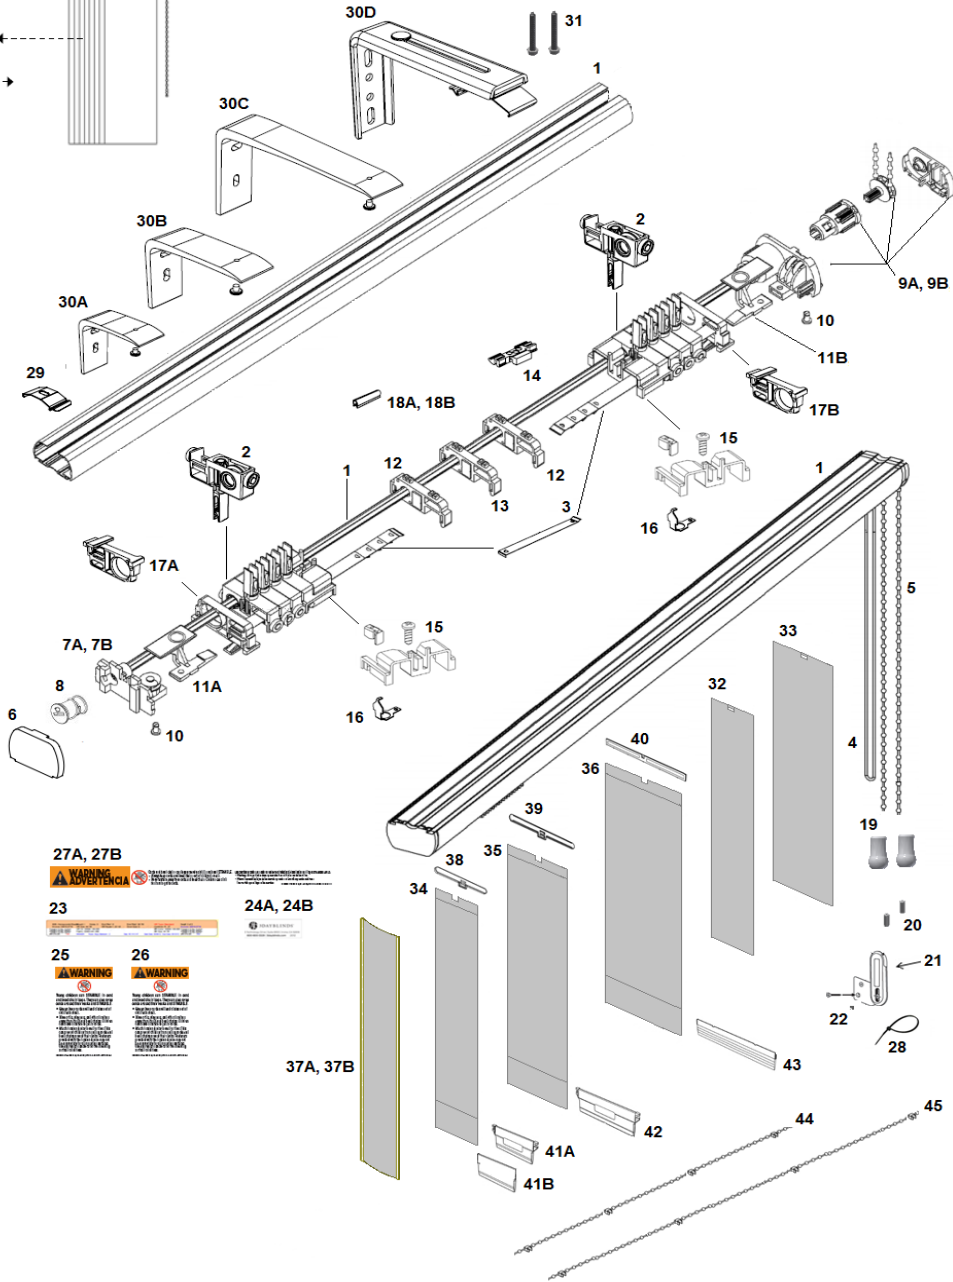

VERTICAL BLIND DELUXE CENTER OPEN - EXPLODED VIEW

Vertical Blind - Center Open

27A, 27B
WARNING
ADVERTENCIA

23

24A, 24B

25
WARNING

26
WARNING

37A, 37B

VERTICAL BLIND DELUXE ONE WAY - EXPLODED VIEW

Item	Part Number	Description	Item	Part Number	Description
1	15034-XXX-000	Headrail and Tilt Rod	25	00002-212-000	Tag – Individual Tassel
2	15062-000-000	Heavy Duty Carrier	26	00002-214-000	Tag – Tension Device
3	VARIABLES	Metal Link varies from 13 mm to 220mm	27A	00002-118-000	Child Warning Label - Long
4	15047-XXX-000	Pulling Cord 2 mm – White or Grey	27B	00002-119-000	Child Warning Label - Short
5	15055-XXX-000	Chain White or Grey	28	00013-186-000	Black Zip Tie 5.5"
6	15041-XXX-000	End Cap White or Grey	29	15037-XXX-000	Clip Mounting Support – White or Grey
7A	15042-XXX-000	End Cap Inside Left White or Grey	30A	15039-XXX-089	Wall Bracket Aluminum for 3.5" Slat - White or Grey
7B	15043-XXX-000	End Cap Inside Right White or Grey	30B	15040-XXX-127	Wall Bracket Aluminum for 3.5" & 5" Slat - White or Grey
8	15045-100-000	Tilt Rod Lock	30C	15051-XXX-250	Wall Bracket Aluminum for 10" Slat - White or Grey
9A	15016-XXX-000	Control Unit Left White or Grey	30D	15038-XXX-000	Wall Adjustable Bracket for 10" Slat - White or Grey
9B	15018-XXX-000	Control Unit Right White or Grey	31	05973-000-000	#8 1.5" Hex Screw
10	15017-000-000	Connecting Pin	32	VARIABLES	3.5" PVC Slat
11A	15014-XXX-000	Window Cleaner Hook Left White or Grey	33	VARIABLES	5" PVC Slat
11B	15015-XXX-000	Window Cleaner Hook Right White or Grey	34	VARIABLES	3.5" Free Hanging Fabric
12	15031-100-000	Magnetic Tilt Rod Support	35	VARIABLES	5" Free Hanging Fabric
13	15030-100-000	Non-Magnetic Tilt Rod Support	36	VARIABLES	10" Free Hanging Fabric
14	15044-100-000	Tilt Rod Support Stopper	37A	04910-XXX-000	Groover Standard - White or Ivory
15	15032-100-000	Cord Drive Runner Small	37B	04930-XXX-000	Groover Thin - White or Ivory
16	15026-000-000	Metal Plate For Cord Drive	38	15053-000-089	Slat Hanger 89mm for 3.5" Free Hanging Slat
17A	15035-100-000	Runner Train Connector Left	39	15053-000-127	Slat Hanger 127mm for 5" Free Hanging Slat
17B	15036-100-000	Runner Train Connector Right	40	15043-000-250	Slat Hanger 250mm for 10" Free Hanging Slat
18A	15027-000-089	Tube 31/2" Slat Omega Spacer	41A	15049-100-089	Slat Weight 89mm for 3.5" Free Hanging Slat
18B	15027-000-127	Tube 5" and 10" Slat Omega Spacer	41B	15049-100-000	Slat Weight for 3.5" Slat without Weight
19	15059-XXX-000	Tassel White or Grey	42	15049-100-127	Slat Weight 127mm for 5" Free Hanging Slat
20	11049-005-000	Chain Connector White	43	15049-100-250	Slat Weight 250mm for 10" Free Hanging Slat
21	05069-000-000	Tension Pulley	44	15050-100-089	Connecting Chain 89mm for 3.5" Free Hanging Slat
22	05069-001-000	Tension Pulley Bracket Hardware Kit	45	15050-100-127	Connecting Chain 127mm for 5" Free Hanging Slat
23	00005-028-000	White Job Tickets			
24A	00002-112-000	Label – 3DB Logo Black			
24B	00002-114-000	Label – 3DB Logo White			

VERTICAL BLIND VALANCES - EXPLODED VIEW