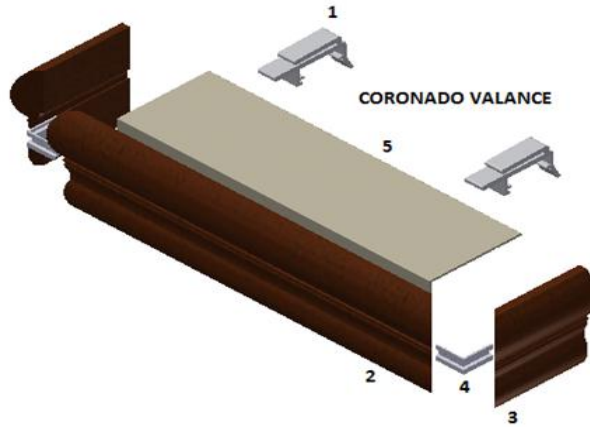

VERTICAL BLIND VALANCES - EXPLODED VIEW

Item	Part Number	Description
1	15046-100-000	Valance Clip
2	08420-XXX-000	Coronado Valance
3		Coronado Valance Return
4	08970-001-000	Valance Return Clip
5	05943-001-000	Coronado Dust Cover

❖ **Coronado Valance Clearance and Return Sizes**

Product	Slat	Ext Brackets	Mount	Clearance	Return Size
Coronado Valance	3.5"	N/A	Inside	N/A	1 1/2"
		15039-XXX-089	Outside	3/8"	4 1/8"
		15040-XXX-127	Outside	1"	4 7/8"