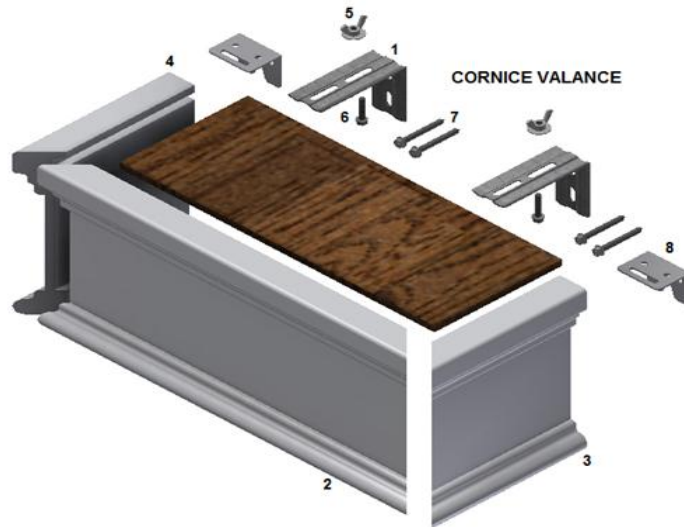

Item	Part Number	Description
1	05211-000-000	3" L Bracket
2		
3	Vanes	Cornice Valances
4	08290-000-001	1" Dust Cover
	08290-000-004	4" Dust Cover
	08290-000-005	5" Dust Cover
5	08754-000-000	Wing Nut #8
6	08757-000-000	Hex Washer Machine Screw 5/8"
7	05972-000-000	#6 1.5" Hex Screw
8	08812-000-000	Cornice 1x1 Angle Iron L - Bracket

⊕ ❖ **Cornice Valance Clearance and Return Sizes**

Product	Slat	Ext Brackets	Mount	Clearance	Return Size
Cornice Valance	3.5"	08812-000-000	Inside	N/A	1 1/4"
		15039-XXX-089	Outside	3/8"	4 1/4"
		15040-XXX-127	Outside	1"	5 1/4"