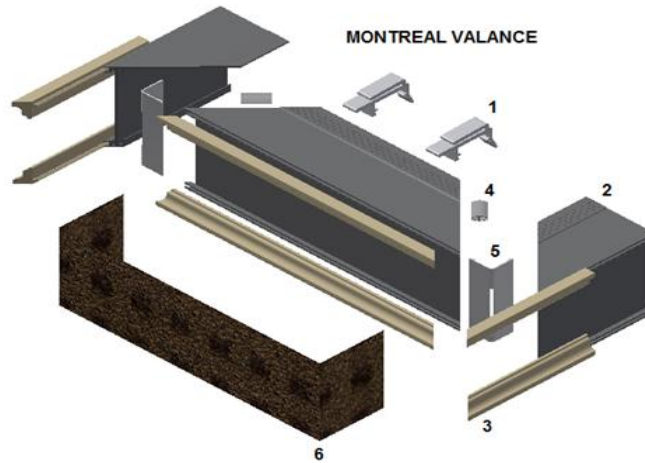

VERTICAL BLIND VALANCES - EXPLODED VIEW

Item	Part Number	Description
1	15046-100-000	Valance Clip
2	05944-040-035	Montreal Valance 3.5"
3	05945-100-000 Or 05945-040-000	Montreal Valance Trim
4	05947-000-000	Montreal Valance Retainer Clip
5	05910-000-000	Metal Corner
6	VARIABLES	PVC Slat or Fabric Insert

❖ Montreal Valance Clearance and Return Sizes

Product	Slat	Ext Brackets	Mount	Clearance	Return Size
Montreal Valance	3.5"	N/A	Inside	N/A	1 3/4"
		15039-XXX-089	Outside	3/8"	4 7/8"
		15040-XXX-127	Outside	1"	5 1/2"