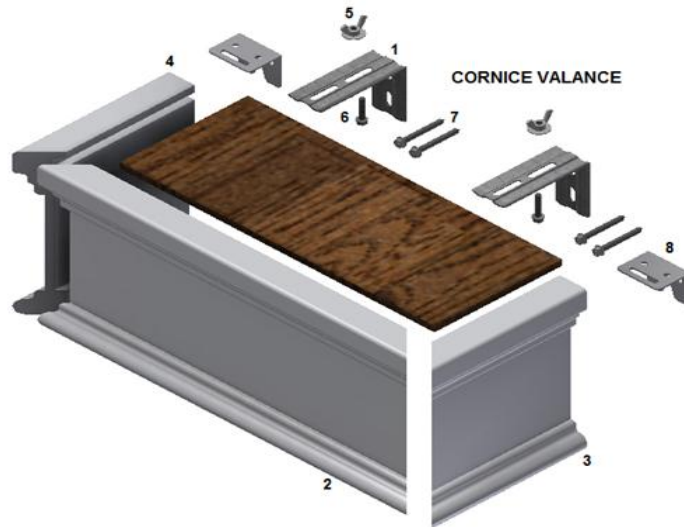

Item	Part Number	Description
1	05211-000-000	3" L Bracket
2		Vanes
3		Cornice Valances
4	08290-000-001	1" Dust Cover
	08290-000-004	4" Dust Cover
	08290-000-005	5" Dust Cover
5	08754-000-000	Wing Nut #8
6	08757-000-000	Hex Washer Machine Screw 5/8"
7	05972-000-000	#6 1.5" Hex Screw
8	08812-000-000	Cornice 1x1 Angle Iron L - Bracket

❖ Cornice Valance Clearance and Return Sizes

Product	Slat	Ext Brackets	Mount	Clearance	Return Size
Cornice Valance	3.5"	08812-000-000	Inside	N/A	1 1/4"
		15039-XXX-089	Outside	3/8"	4 1/4"
		15040-XXX-127	Outside	1"	5 1/4"