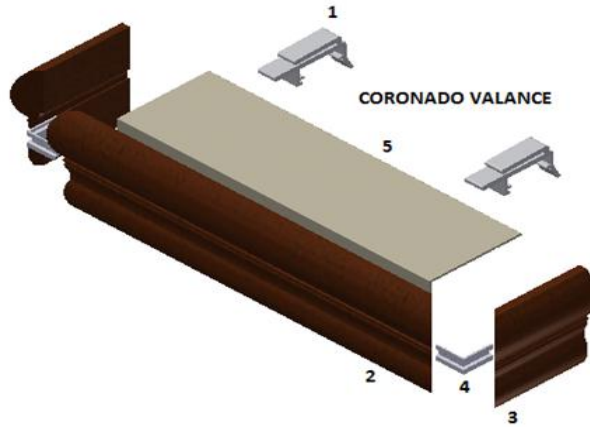

VERTICAL BLIND VALANCES - EXPLODED VIEW

Item	Part Number	Description
1	15046-100-000	Valance Clip
2	08420-XXX-000	Coronado Valance
3		Coronado Valance Return
4	08970-001-000	Valance Return Clip
5	05943-001-000	Coronado Dust Cover

❖ Coronado Valance Clearance and Return Sizes

Product	Slat	Ext Brackets	Mount	Clearance	Return Size
Coronado Valance	3.5"	N/A	Inside	N/A	1 1/2"
		15039-XXX-089	Outside	3/8"	4 1/8"
		15040-XXX-127	Outside	1"	4 7/8"