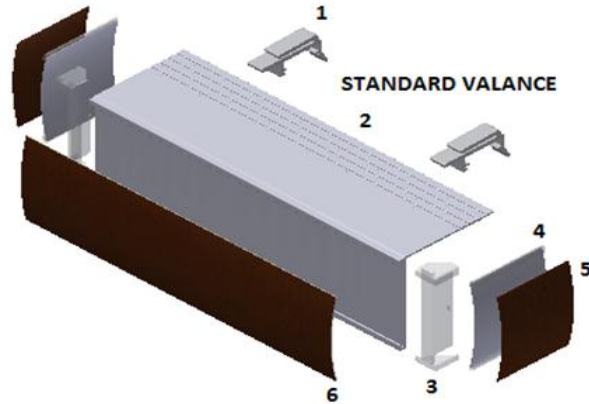

Item	Part Number	Description
1	15046-100-000	Valance Clip
2	05942-000-000	Curved Comer Valances
3	05182-000-000	Closed Comer
4	04910-040-000	Returns
5	VARIES	PVC Slat
6	VARIES	PVC Slat

❖ Standard Valance Clearance and Return Sizes

Product	Slat	Ext Brackets	Mount	Clearance	Return Size
Standard Valance	3.5"	N/A	Inside	N/A	1 1/2"
		15039-XXX-089	Outside	3/8"	4 1/2"
		15040-XXX-127	Outside	1"	5"