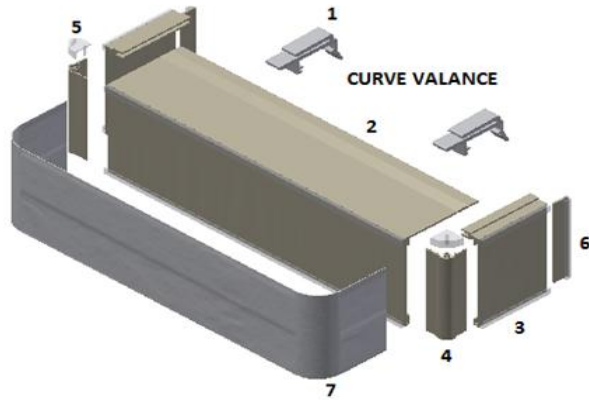

VERTICAL BLIND VALANCES - EXPLODED VIEW

Item	Part Number	Description
1	15046-100-000	Valance Clip
2	05942-000-000	Curved Comer Valances
3	05942-001-000	Curved Comer Returns
4	05183-000-000	Curved Comers
5		Clear Cap
6	N/A	Return Clip
7	VARIES	PVC Slat or Fabric Insert

❖ Curved Valance Clearance and Return Sizes

Product	Slat	Ext Brackets	Mount	Clearance	Return Size
Curved Valance	3.5"	N/A	Inside	N/A	1 1/8"
		15039-XXX-089	Outside	3/8"	3 5/8"
		15040-XXX-127	Outside	1"	4 3/8"