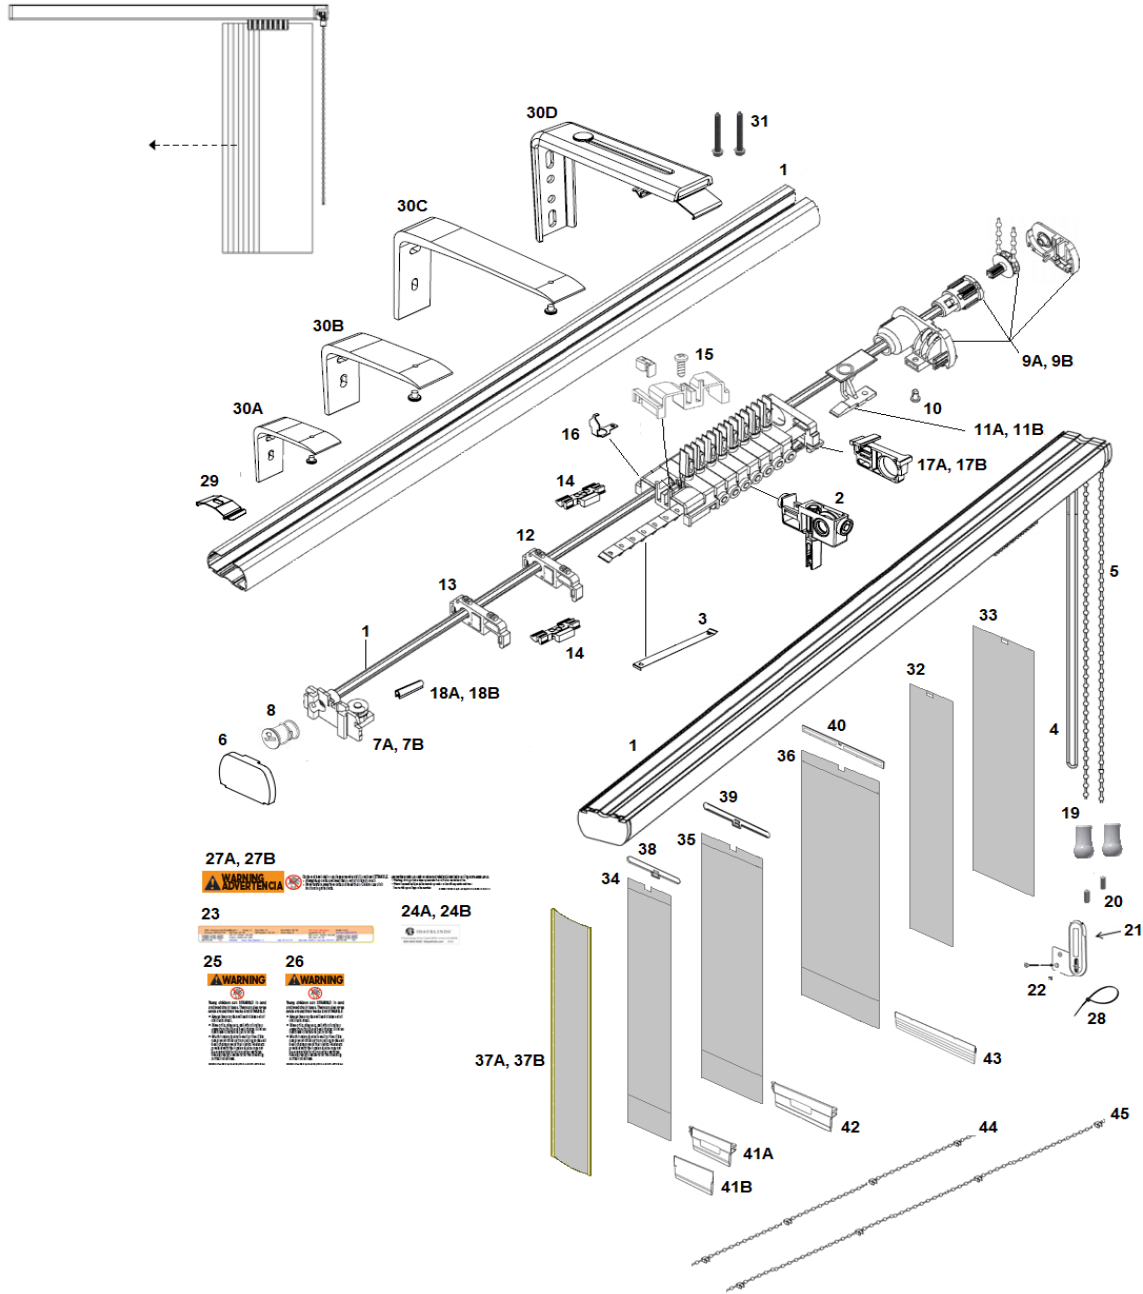

VERTICAL BLIND DELUXE ONE WAY - EXPLODED VIEW

Vertical Blind - One Way

27A, 27B
WARNING
ADVERTENCIA

23
WARNING

24A, 24B
WARNING

25
WARNING

26
WARNING

37A, 37B

VERTICAL BLIND DELUXE ONE WAY - EXPLODED VIEW

Item	Part Number	Description	Item	Part Number	Description
1	15034-XXX-000	Headrail and Tilt Rod	25	00002-212-000	Tag – Individual Tassel
2	15062-000-000	Heavy Duty Carrier	26	00002-214-000	Tag – Tension Device
3	VARIABLES	Metal Link varies from 13 mm to 220mm	27A	00002-118-000	Child Warning Label - Long
4	15047-XXX-000	Pulling Cord 2 mm – White or Grey	27B	00002-119-000	Child Warning Label - Short
5	15055-XXX-000	Chain White or Grey	28	00013-186-000	Black Zip Tie 5.5"
6	15041-XXX-000	End Cap White or Grey	29	15037-XXX-000	Clip Mounting Support – White or Grey
7A	15042-XXX-000	End Cap Inside Left White or Grey	30A	15039-XXX-089	Wall Bracket Aluminum for 3.5" Slat - White or Grey
7B	15043-XXX-000	End Cap Inside Right White or Grey	30B	15040-XXX-127	Wall Bracket Aluminum for 3.5" & 5" Slat - White or Grey
8	15045-100-000	Tilt Rod Lock	30C	15051-XXX-250	Wall Bracket Aluminum for 10" Slat - White or Grey
9A	15016-XXX-000	Control Unit Left White or Grey	30D	15038-XXX-000	Wall Adjustable Bracket for 10" Slat - White or Grey
9B	15018-XXX-000	Control Unit Right White or Grey	31	05973-000-000	#8 1.5" Hex Screw
10	15017-000-000	Connecting Pin	32	VARIABLES	3.5" PVC Slat
11A	15014-XXX-000	Window Cleaner Hook Left White or Grey	33	VARIABLES	5" PVC Slat
11B	15015-XXX-000	Window Cleaner Hook Right White or Grey	34	VARIABLES	3.5" Free Hanging Fabric
12	15031-100-000	Magnetic Tilt Rod Support	35	VARIABLES	5" Free Hanging Fabric
13	15030-100-000	Non-Magnetic Tilt Rod Support	36	VARIABLES	10" Free Hanging Fabric
14	15044-100-000	Tilt Rod Support Stopper	37A	04910-XXX-000	Groover Standard - White or Ivory
15	15032-100-000	Cord Drive Runner Small	37B	04930-XXX-000	Groover Thin - White or Ivory
16	15026-000-000	Metal Plate For Cord Drive	38	15053-000-089	Slat Hanger 89mm for 3.5" Free Hanging Slat
17A	15035-100-000	Runner Train Connector Left	39	15053-000-127	Slat Hanger 127mm for 5" Free Hanging Slat
17B	15036-100-000	Runner Train Connector Right	40	15043-000-250	Slat Hanger 250mm for 10" Free Hanging Slat
18A	15027-000-089	Tube 31/2" Slat Omega Spacer	41A	15049-100-089	Slat Weight 89mm for 3.5" Free Hanging Slat
18B	15027-000-127	Tube 5" and 10" Slat Omega Spacer	41B	15049-100-000	Slat Weight for 3.5" Slat without Weight
19	15059-XXX-000	Tassel White or Grey	42	15049-100-127	Slat Weight 127mm for 5" Free Hanging Slat
20	11049-005-000	Chain Connector White	43	15049-100-250	Slat Weight 250mm for 10" Free Hanging Slat
21	05069-000-000	Tension Pulley	44	15050-100-089	Connecting Chain 89mm for 3.5" Free Hanging Slat
22	05069-001-000	Tension Pulley Bracket Hardware Kit	45	15050-100-127	Connecting Chain 127mm for 5" Free Hanging Slat
23	00005-028-000	White Job Tickets			
24A	00002-112-000	Label – 3DB Logo Black			
24B	00002-114-000	Label – 3DB Logo White			

VERTICAL BLIND VALANCES - EXPLODED VIEW