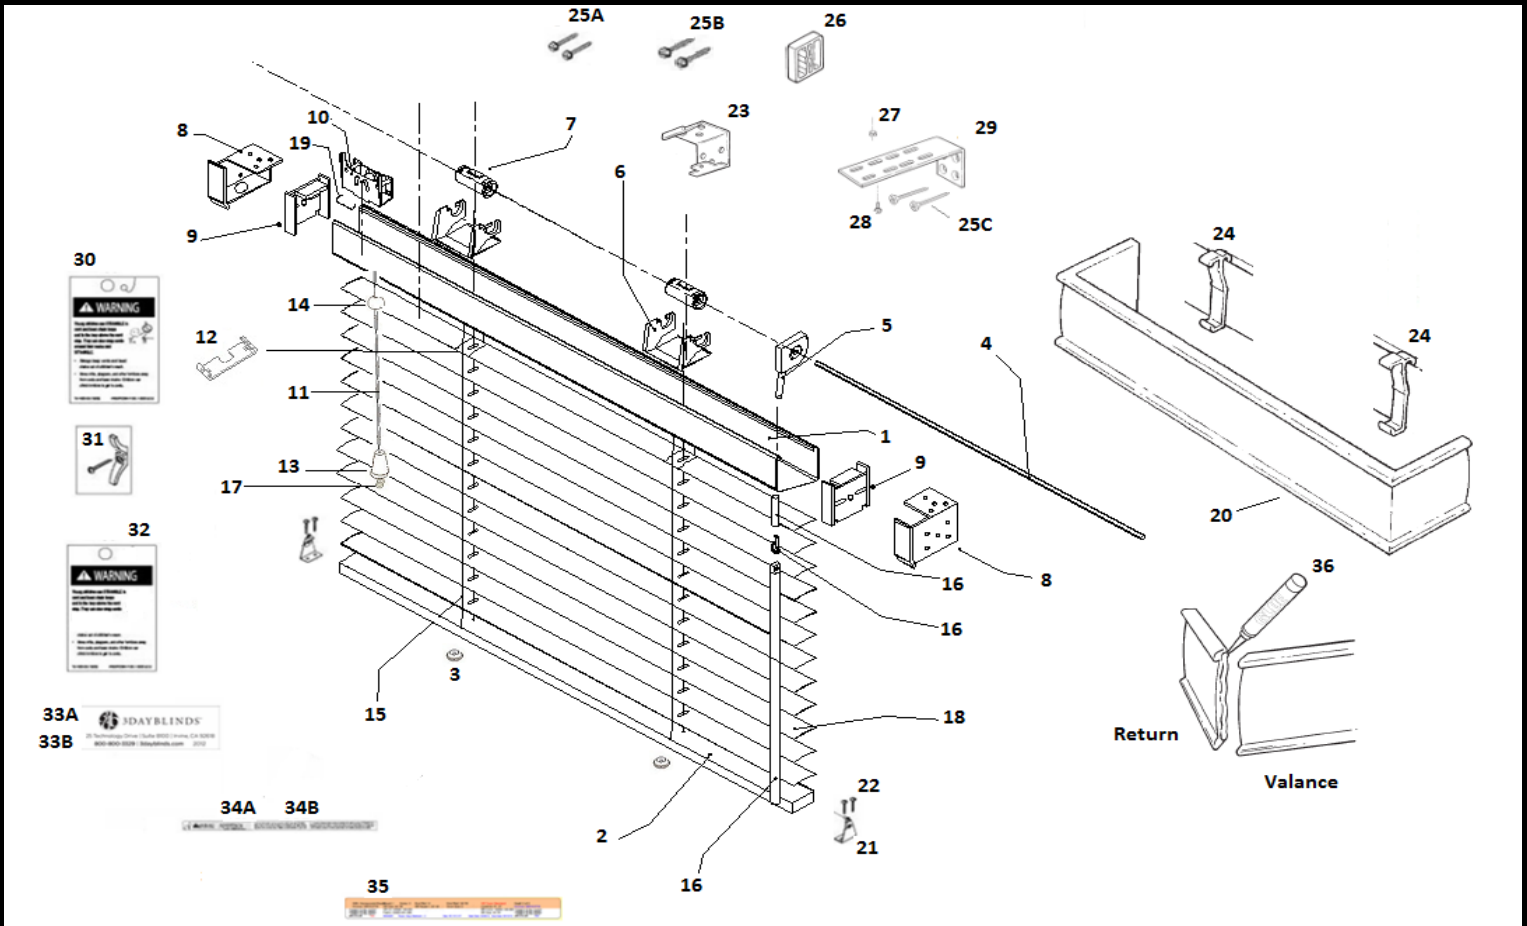

1" Faux Wood Exploded View

1	1.5" WOOD H/R	08710-004-000	24	1" HEAVY DUTY WOOD VAL. CLIP	08810-000-000
2	1.5 VIRTUAL B/R	08230-XXX-108	25A	* #6 1.5" HEX SCREW	05972-000-000
3	2" TAPE BUTTOMS	08660-XXX-000	25B	* 2" #8 PHILLIPS HEX HEAD SCREW	08756-000-000
4	1.5" HEX ROD (.222")	08621-000-000	26	3/8" MOUNTING SPACER	01680-000-000
5	1.5" WOOD TILTER	08763-000-000	27	6/32 HEX MACHINE SCREW NUT	05981-000-000
6	1.5" DRUM SUPPORT	08680-000-000	28	SMALL BOLT W / WASHER	03390-000-000
7	1.5" DOUBLE TAPE DRUM	08651-000-000	29	3" L-BRACKET	05211-000-000
8	1.5" INST. BRACKET	08880-XXX-000	30	TAG-INDIVIDUAL TASSEL WARNING	00002-076-000
9	1.5" END STIFFENER	08690-000-000	31	CORD CLEAT SAFETY KIT	03320-000-000
10	1.5" CORDLOCK (METAL WHEEL)	08741-000-000	32	TAG-INNER CORD STOP WARNING	00002-201-000
11	1.8mm CORD	01800-XXX-000	33A	* LABEL - 3DB LOGO BLACK	00002-112-000
12	1" VIRTUAL WOOD TAPE SPACER-CLEAR	08541-000-000	33B	* LABEL - 3DB LOGO WHITE	00002-114-000
13	WOOD TASSEL	08640-XXX-000	34A	* LABEL - CHILD SAFETY LONG	00002-111-000
14	CORD COLLECTOR	08646-XXX-000	34B	* LABEL - CHILD SAFETY SHORT	00002-113-000
15	30 MM 1" WOOD LADDER	08930-000-000	35.	WHITE JOB TICKET	00005-028-000
16	1" PLASTIC WAND	08900-XXX-XXX	36.		08994-000-000
17	SAFETY CORD STOP-POLYCARBONATE	01380-000-000			
18	1" VIRTUAL SLAT	08030-XXX-108			
19	1.5" CORD SEPARATOR	08700-000-000			
20	1.5" VIRTUAL VALANCE	08130-XXX-108			
21	HOLD DOWN BRACKET (PLASTIC)	01672-000-000			
22	1" PHILLIPS SCREW	05971-000-000			
23	1.5" CENTER SUPPORT BRACKET	08861-000-000		* AS REQUIRED (A OR B OR C)	