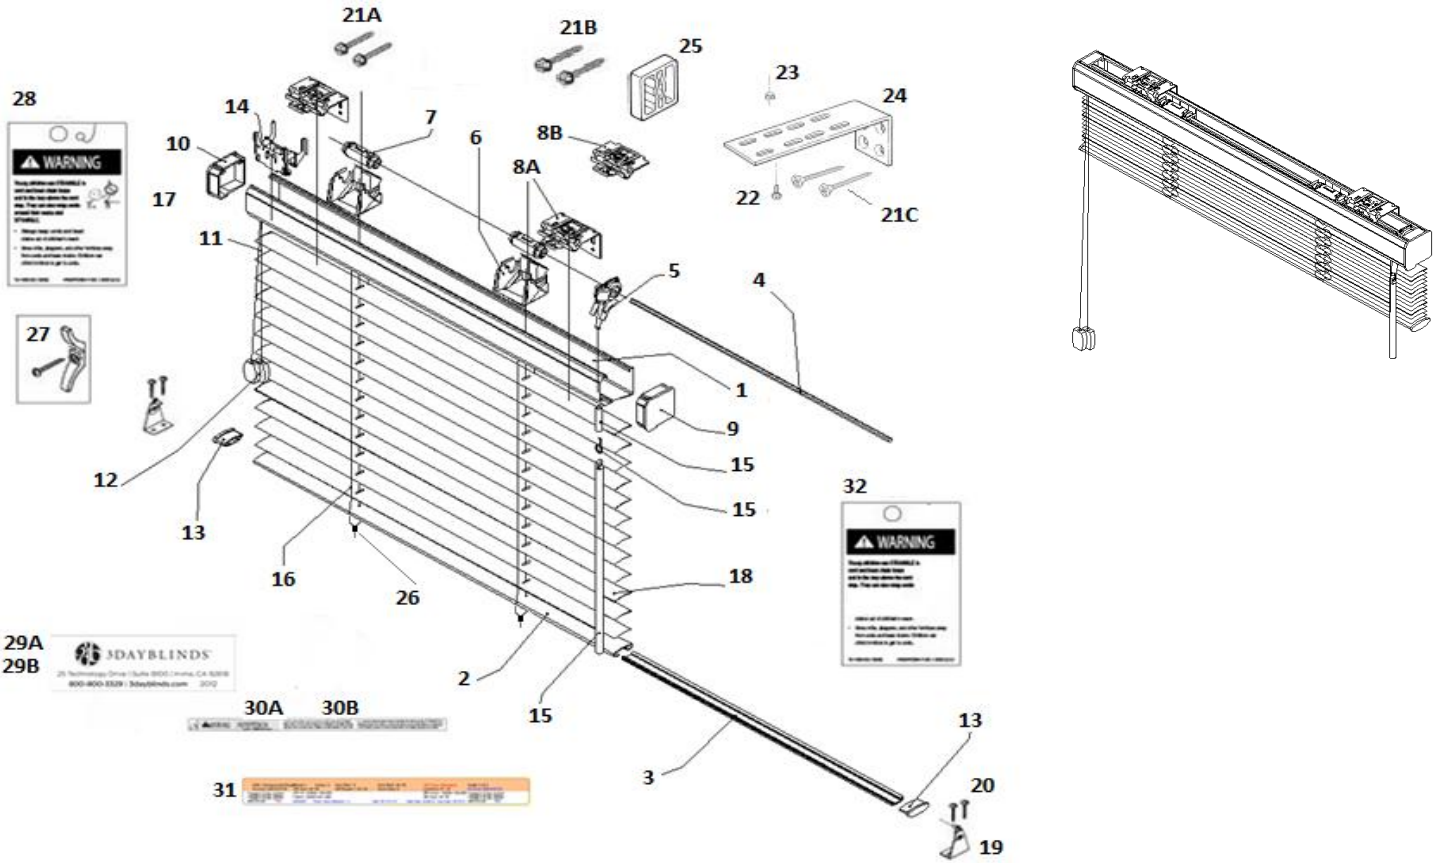

Deluxe Metal Blind Exploded View

1	NEW ULTIMA H/R	01130-XXX-000	19	HOLD DOWN BRACKET (PLASTIC)	01672-000-000
2	NEW ULTIMA B/R	01140-XXX-000	20	1" PHILLIPS SCREW	05971-000-000
3	ULTIMA RUB STRIP	01150-XXX-000	21A	* #6 1.5" HEX SCREW	05972-000-000
4	1" TILTROD	01730-000-000	21B	* 2" #8 PHILLIPS HEX HEAD SCREW	08756-000-000
5	ULTIMA WAND TILTER (COMPLETE)	01620-000-000	21C	* #8 X 1.5" PH. FLAT HD WD SCREW	01331-000-000
6	ULTIMA MINI TAPE DRUM SUPPORT	01520-000-000	22	5/16" PAN HEAD SCREW-6/32 THR	01332-000-000
7	ULTIMA TAPE DRUM ASSEMBLY	01530-000-000	23	6/32 HEX MACHINE SCREW NUT	05981-000-000
8A	* ULTIMA O.B. MTG. BRKT. (COMP.)	01320-000-000	24	ULTIMA SUPPORT 4" EXT. BRACKET	01330-000-000
8B	* ULTIMA I.B. MTG. BRKT. (COMP.)	01310-000-000	25	3/8" MOUNTING SPACER	01680-000-000
9	RH ULTIMA H/R E.C	01230-XXX-000	26	GROMMET	07850-000-000
10	LH ULTIMA H/R E.C.	01220-XXX-000	27	CORD CLEAT SAFETY KIT	03320-000-000
11	1.4 MM CORD	01790-XXX-000	28	TAG-INDIVIDUAL TASSEL WARNING	00002-076-000
12	OVAL TASSEL	01100-XXX-000	29A	* LABEL - 3DB LOGO BLACK	00002-112-000
13	ULTIMA B/R E.C	01190-XXX-000	29B	* LABEL - 3DB LOGO WHITE	00002-114-000
14	UNIV. ULTIMA MINI CORDLOCK	01660-000-000	30A	* LABEL - CHILD SAFETY LONG	00002-111-000
15	1" PLASTIC WAND	01910-000-XXX	30B	* LABEL - CHILD SAFETY SHORT	00002-113-000
16	19.5 MM LADDER	01870-XXX-000	31	WHITE JOB TICKET	00005-028-000
17	SAFETY CORD STOP-POLYCARBONATE	01380-000-000	32	TAG-INNER CORD STOP WARNING	00002-201-000
18	8 GAUGE SLAT	01080-XXX-000		* AS REQUIRED (A OR B OR C)	