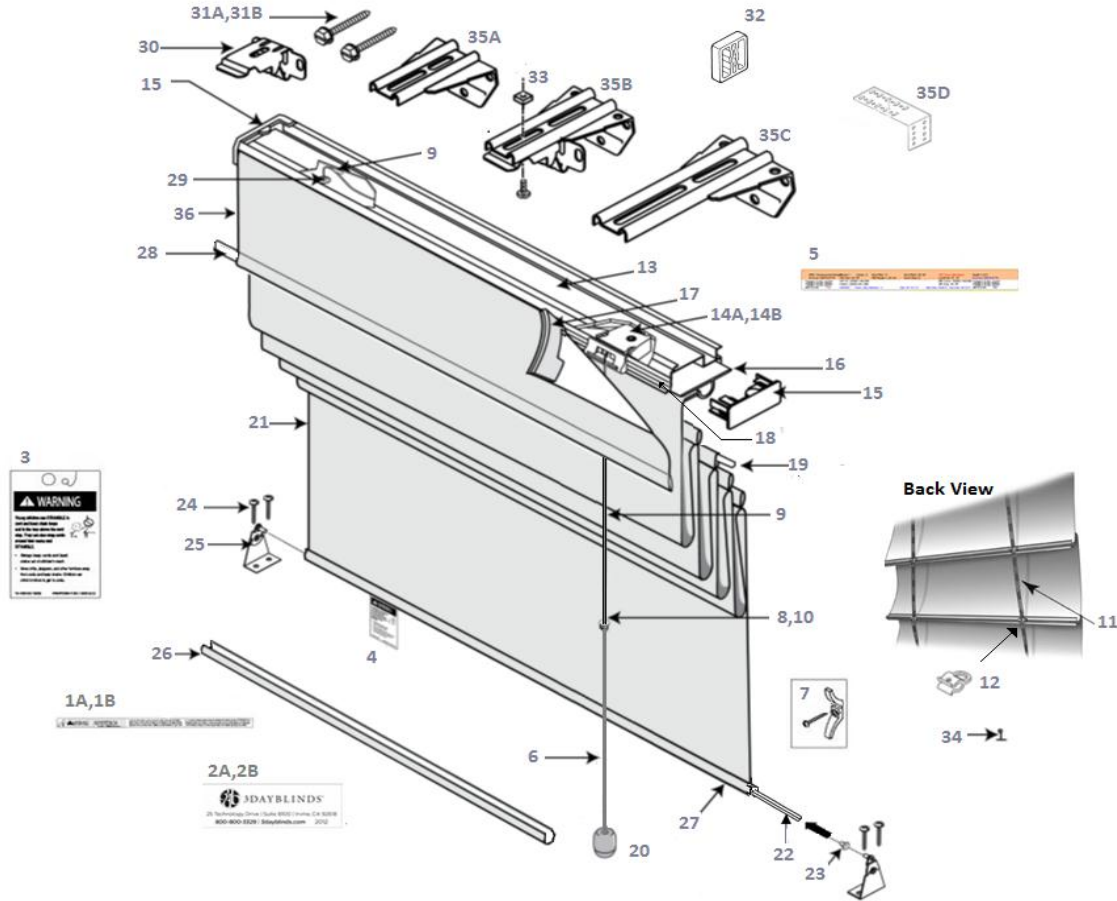

Roman Shade Standard Exploded View

1A	* LABEL - CHILD SAFETY LONG	00002-111-000	23	HEMRAIL END PLUG	17103-000-000
1B	* LABEL - CHILD SAFETY SHORT	00002-113-000	24	HOLD DOWN BRACKET SCREW	05971-000-000
2A	* LABEL - 3DB LOGO BLACK	00002-112-000	25	HOLD DOWN BRACKET	01672-000-000
2B	* LABEL - 3DB LOGO WHITE	00002-114-000	26	HEMRAIL COVER	17102-000-000
3	TAG-INDIVIDUAL TASSEL WARNING	00002-076-000	27	HEMRAIL ALUMINUM	17101-000-192
4	TAG-INNER CORD STOP WARNING	00002-201-000	28	1" FAUX WOOD SLAT	08030-004-108
5	WHITE JOB TICKET	00005-028-000	29	CORD GUIDE EYELETS	17404-000-000
6	1.8mm CORD	01800-XXX-000	30	MOUNTING BRACKETS	17301-000-000
7	CORD CLEAT SAFETY KIT	03320-000-000	31A	* BAGGED SCREWS #6 x 1 1/4"	17400-000-000
8	STOP BALL	03340-000-000	31B	* 2" #8 PHILLIPS HEX HEAD SCREW	08756-000-000
9	1.2 MM CORD	18225-XXX-000	32	2" SPACER BLOCK	08862-000-000
10	5/32" SPLIT BEAD	05284-000-000	33	NUT AND BOLT SET	17403-000-000
11	CORD SHROUD	17000-XXX-001	34	BUTTON END 1/4" NATURAL FASTENER	17405-000-000
12	FLAT ROMAN CLIP	17408-000-000	35A	* PROJECTION BRACKET 2"	17302-000-000
13	HEADRAIL	17007-XXX-000	35B	* PROJECTION BRACKET 2 5/8"	17303-000-000
14A	* CORD LOCK - RIGHT	17009-XXX-000	35C	* PROJECTION BRACKET 3 1/2"	17304-000-000
14B	* CORD LOCK - LEFT	17010-XXX-000	35D	* EXTENSION BRACKET	06231-000-000
15	HEADRAIL END CAP	17008-XXX-000	36	VALANCE	N/A
16	PVC INSERT SLAT	17104-000-000			
17	VELCRO - HOOK (OPTIONAL VALANCE)	17106-000-000			
18	VELCRO - LOOP (OPTIONAL VALANCE)	17107-000-000			
19	.129" FIBERGLASS ROD	17105-000-000			
20	TASSEL	03630-XXX-000			
21	FABRIC	VARIABLES			
22	TILT ROD	08621-000-000			