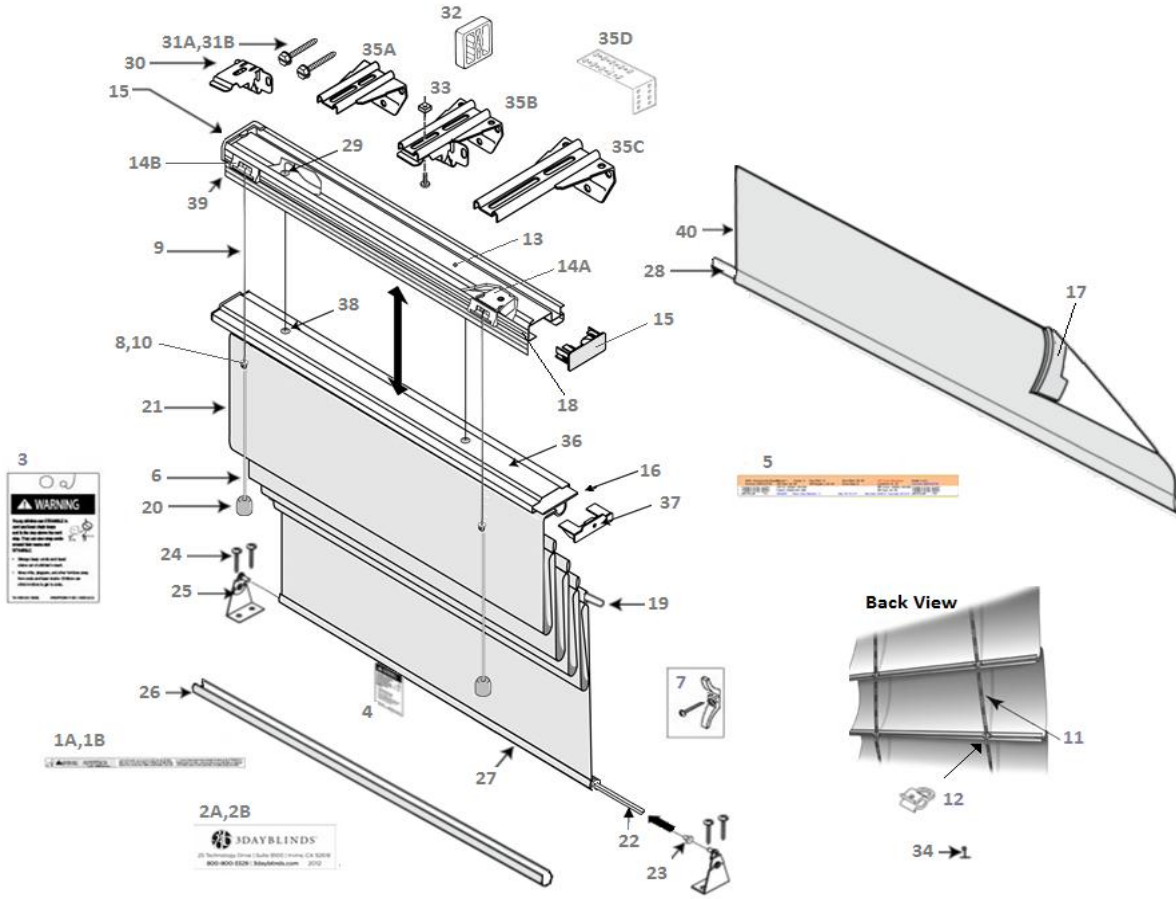

## Roman Shade Standard Exploded View

1A	* LABEL - CHILD SAFETY LONG	00002-111-000	23	HEMRAIL END PLUG	17103-000-000
1B	* LABEL - CHILD SAFETY SHORT	00002-113-000	24	HOLD DOWN BRACKET SCREW	05971-000-000
2A	* LABEL - 3DB LOGO BLACK	00002-112-000	25	HOLD DOWN BRACKET	01672-000-000
2B	* LABEL - 3DB LOGO WHITE	00002-114-000	26	HEMRAIL COVER	17102-000-000
3	TAG-INDIVIDUAL TASSEL WARNING	00002-076-000	27	HEMRAIL ALUMINUM	17101-000-192
4	TAG-INNER CORD STOP WARNING	00002-201-000	28	1" FAUX WOOD SLAT	08030-004-108
5	WHITE JOB TICKET	00005-028-000	29	CORD GUIDE EYELETS	17404-000-000
6	1.8mm CORD	01800-XXX-000	30	MOUNTING BRACKETS	17301-000-000
7	CORD CLEAT SAFETY KIT	03320-000-000	31A	* BAGGED SCREWS #6 x 1 1/4"	17400-000-000
8	STOP BALL	03340-000-000	31B	* 2" #8 PHILLIPS HEX HEAD SCREW	08756-000-000
9	1.2 MM CORD	18225-XXX-000	32	2" SPACER BLOCK	08862-000-000
10	5/32" SPLIT BEAD	05284-000-000	33	NUT AND BOLT SET	17403-000-000
11	CORD SHROUD	17000-XXX-001	34	BUTTON END 1/4" NATURAL FASTENER	17405-000-000
12	FLAT ROMAN CLIP	17408-000-000	35A	* PROJECTION BRACKET 2"	17302-000-000
13	HEADRAIL	17007-XXX-000	35B	* PROJECTION BRACKET 2 5/8"	17303-000-000
14A	CORD LOCK - RIGHT	17009-XXX-000	35C	* PROJECTION BRACKET 3 1/2"	17304-000-000
14B	CORD LOCK - LEFT	17010-XXX-000	35D	* EXTENSION BRACKET	06231-000-000
15	HEADRAIL END CAP	17008-XXX-000	36	BOTTOMRAIL	18300-XXX-000
16	PVC INSERT SLAT	17104-000-000	37	BOTTOMRAIL END CAP	18301-XXX-000
17	VELCRO - HOOK (OPTIONAL VALANCE)	17106-000-000	38	CORD GUIDE BUTTON	17407-000-000
18	VELCRO - LOOP (OPTIONAL VALANCE)	17107-000-000	39	HEADRAIL INSERT TDBUP	18302-XXX-000
19	.129" FIBERGLASS ROD	17105-000-000	40	VALANCE	N/A
20	TASSEL	03630-XXX-000			
21	FABRIC	VARIABLES			
22	TILT ROD	08621-000-000			