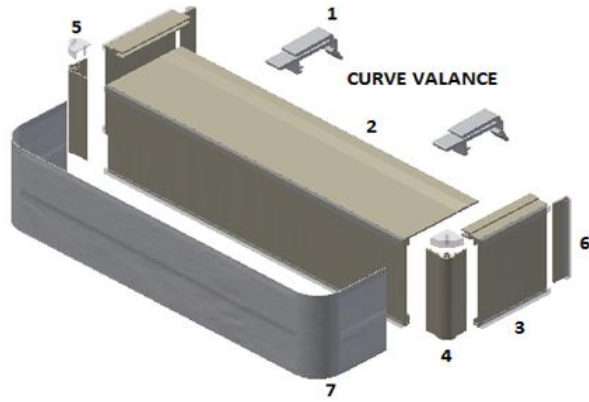

VERTICAL BLIND VALANCES - EXPLODED VIEW

Item	Part Number	Description
1	15046-100-000	Valance Clip
2	05942-000-000	Curved Comer Valances
3	05942-001-000	Curved Comer Returns
4	05183-000-000	Curved Comers
5		Clear Cap
6	N/A	Return Clip
7	VARIES	PVC Slat or Fabric Insert

❖ **Curved Valance Clearance and Return Sizes**

Product	Slat	Ext Brackets	Mount	Clearance	Return Size
Curved Valance	3.5"	N/A	Inside	N/A	1 1/8"
		15039-XXX-089	Outside	3/8"	3 5/8"
		15040-XXX-127	Outside	1"	4 3/8"