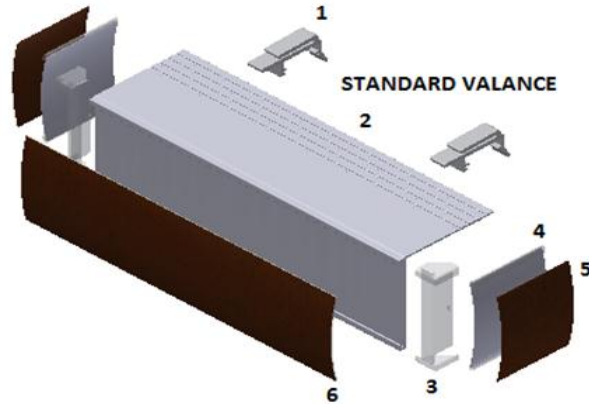

Item	Part Number	Description
1	15046-100-000	Valance Clip
2	05942-000-000	Curved Comer Valances
3	05182-000-000	Closed Comer
4	04910-040-000	Returns
5	VARIES	PVC Slat
6	VARIES	PVC Slat

❖ **Standard Valance Clearance and Return Sizes**

Product	Slat	Ext Brackets	Mount	Clearance	Return Size
Standard Valance	3.5"	N/A	Inside	N/A	1 1/2"
		15039-XXX-089	Outside	3/8"	4 1/2"
		15040-XXX-127	Outside	1"	5"