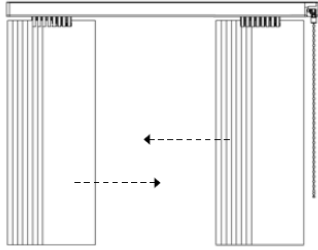

VERTICAL BLIND DELUXE CENTER OPEN - EXPLODED VIEW

Vertical Blind - Center Open

27A, 27B
WARNING
ADVERTENCIA

23

24A, 24B

25
WARNING

26
WARNING

37A, 37B

VERTICAL BLIND DELUXE ONE WAY - EXPLODED VIEW

Item	Part Number	Description	Item	Part Number	Description
1	15034-XXX-000	Headrail and Tilt Rod	25	00002-212-000	Tag – Individual Tassel
2	15010-000-000	Runner Small 3-Way (Carrier)	26	00002-214-000	Tag – Tension Device
3	VARIABLES	Metal Link varies from 13 mm to 220mm	27A	00002-118-000	Child Warning Label - Long
4	15047-XXX-000	Pulling Cord 2 mm – White or Grey	27B	00002-119-000	Child Warning Label - Short
5	15055-XXX-000	Chain White or Grey	28	00013-186-000	Black Zip Tie 5.5"
6	15041-XXX-000	End Cap White or Grey	29	15037-XXX-000	Clip Mounting Support – White or Grey
7A	15042-XXX-000	End Cap Inside Left White or Grey	30A	15039-XXX-089	Wall Bracket Aluminum for 3.5" Slat - White or Grey
7B	15043-XXX-000	End Cap Inside Right White or Grey	30B	15040-XXX-127	Wall Bracket Aluminum for 3.5" & 5" Slat - White or Grey
8	15045-100-000	Tilt Rod Lock	30C	15051-XXX-250	Wall Bracket Aluminum for 10" Slat - White or Grey
9A	15016-XXX-000	Control Unit Left White or Grey	30D	15038-XXX-000	Wall Adjustable Bracket for 10" Slat - White or Grey
9B	15018-XXX-000	Control Unit Right White or Grey	31	05973-000-000	#8 1.5" Hex Screw
10	15017-000-000	Connecting Pin	32	VARIABLES	3.5" PVC Slat
11A	15014-XXX-000	Window Cleaner Hook Left White or Grey	33	VARIABLES	5" PVC Slat
11B	15015-XXX-000	Window Cleaner Hook Right White or Grey	34	VARIABLES	3.5" Free Hanging Fabric
12	15031-100-000	Magnetic Tilt Rod Support	35	VARIABLES	5" Free Hanging Fabric
13	15030-100-000	Non-Magnetic Tilt Rod Support	36	VARIABLES	10" Free Hanging Fabric
14	15044-100-000	Tilt Rod Support Stopper	37A	04910-XXX-000	Groover Standard - White or Ivory
15	15032-100-000	Cord Drive Runner Small	37B	04930-XXX-000	Groover Thin - White or Ivory
16	15026-000-000	Metal Plate For Cord Drive	38	15053-000-089	Slat Hanger 89mm for 3.5" Free Hanging Slat
17A	15035-100-000	Runner Train Connector Left	39	15053-000-127	Slat Hanger 127mm for 5" Free Hanging Slat
17B	15036-100-000	Runner Train Connector Right	40	15043-000-250	Slat Hanger 250mm for 10" Free Hanging Slat
18A	15027-000-089	Tube 3 1/2" Slat Omega Spacer	41A	15049-100-089	Slat Weight 89mm for 3.5" Free Hanging Slat
18B	15027-000-127	Tube 5" and 10" Slat Omega Spacer	41B	15049-100-000	Slat Weight for 3.5" Slat without Weight
19	15059-XXX-000	Tassel White or Grey	42	15049-100-127	Slat Weight 127mm for 5" Free Hanging Slat
20	11049-005-000	Chain Connector White	43	15049-100-250	Slat Weight 250mm for 10" Free Hanging Slat
21	05069-000-000	Tension Pulley	44	15050-100-089	Connecting Chain 89mm for 3.5" Free Hanging Slat
22	05069-001-000	Tension Pulley Bracket Hardware Kit	45	15050-100-127	Connecting Chain 127mm for 5" Free Hanging Slat
23	00005-028-000	White Job Tickets			
24A	00002-112-000	Label – 3DB Logo Black			
24B	00002-114-000	Label – 3DB Logo White			

VERTICAL BLIND VALANCES - EXPLODED VIEW