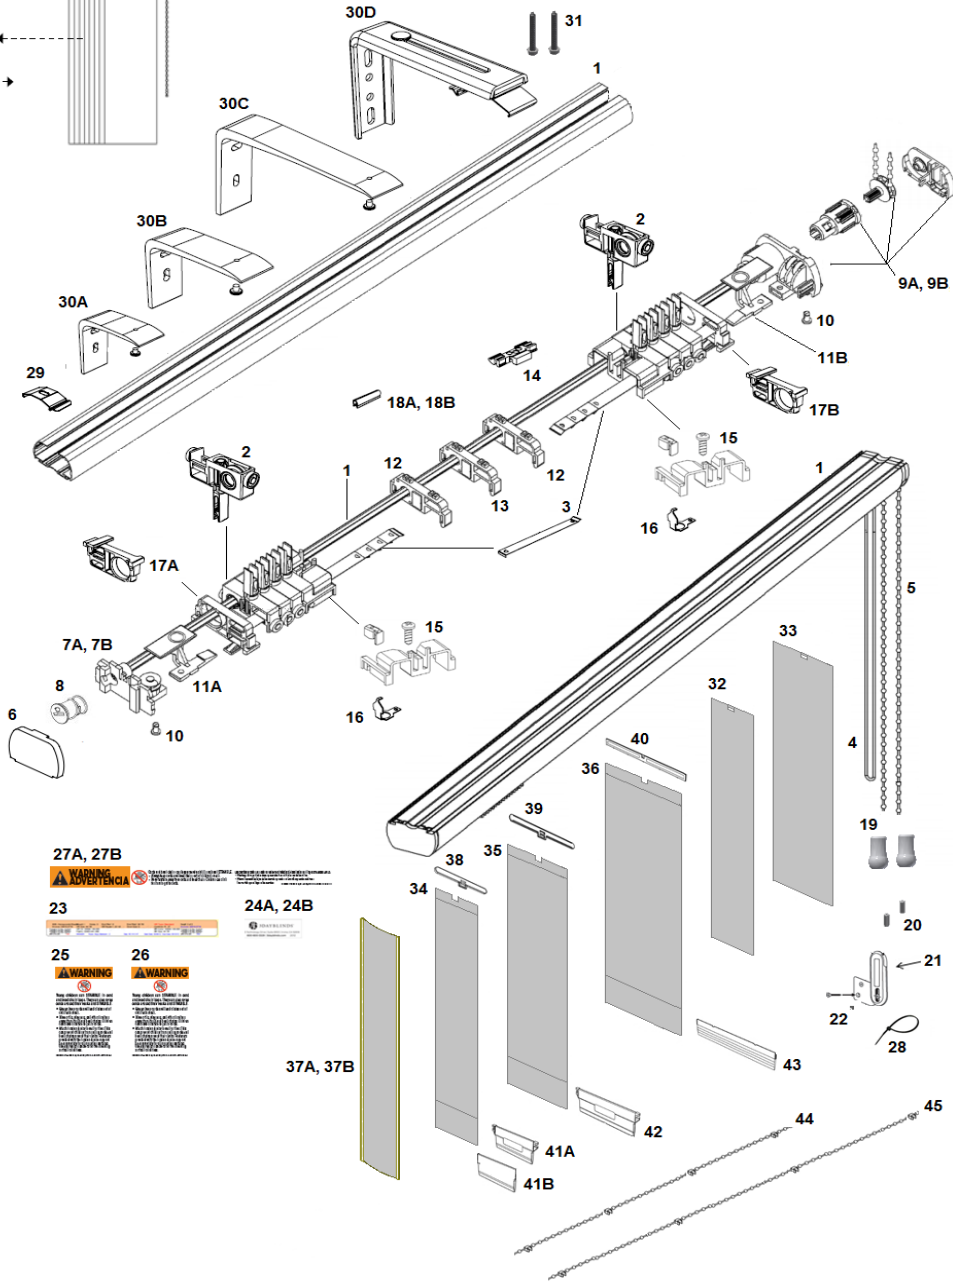

VERTICAL BLIND DELUXE CENTER OPEN - EXPLODED VIEW

Vertical Blind - Center Open

27A, 27B
WARNING
ADVERTENCIA

23

24A, 24B

25
WARNING

26
WARNING

37A, 37B

VERTICAL BLIND DELUXE ONE WAY - EXPLODED VIEW

Item	Part Number	Description	Item	Part Number	Description
1	15034-XXX-000	Headrail and Tilt Rod	25	00002-212-000	Tag – Individual Tassel
2	15010-000-000	Runner Small 3-Way (Carrier)	26	00002-214-000	Tag – Tension Device
3	VARIABLES	Metal Link varies from 13 mm to 220mm	27A	00002-118-000	Child Warning Label - Long
4	15047-XXX-000	Pulling Cord 2 mm – White or Grey	27B	00002-119-000	Child Warning Label - Short
5	15055-XXX-000	Chain White or Grey	28	00013-186-000	Black Zip Tie 5.5"
6	15041-XXX-000	End Cap White or Grey	29	15037-XXX-000	Clip Mounting Support – White or Grey
7A	15042-XXX-000	End Cap Inside Left White or Grey	30A	15039-XXX-089	Wall Bracket Aluminum for 3.5" Slat - White or Grey
7B	15043-XXX-000	End Cap Inside Right White or Grey	30B	15040-XXX-127	Wall Bracket Aluminum for 3.5" & 5" Slat - White or Grey
8	15045-100-000	Tilt Rod Lock	30C	15051-XXX-250	Wall Bracket Aluminum for 10" Slat - White or Grey
9A	15016-XXX-000	Control Unit Left White or Grey	30D	15038-XXX-000	Wall Adjustable Bracket for 10" Slat - White or Grey
9B	15018-XXX-000	Control Unit Right White or Grey	31	05973-000-000	#8 1.5" Hex Screw
10	15017-000-000	Connecting Pin	32	VARIABLES	3.5" PVC Slat
11A	15014-XXX-000	Window Cleaner Hook Left White or Grey	33	VARIABLES	5" PVC Slat
11B	15015-XXX-000	Window Cleaner Hook Right White or Grey	34	VARIABLES	3.5" Free Hanging Fabric
12	15031-100-000	Magnetic Tilt Rod Support	35	VARIABLES	5" Free Hanging Fabric
13	15030-100-000	Non-Magnetic Tilt Rod Support	36	VARIABLES	10" Free Hanging Fabric
14	15044-100-000	Tilt Rod Support Stopper	37A	04910-XXX-000	Groover Standard - White or Ivory
15	15032-100-000	Cord Drive Runner Small	37B	04930-XXX-000	Groover Thin - White or Ivory
16	15026-000-000	Metal Plate For Cord Drive	38	15053-000-089	Slat Hanger 89mm for 3.5" Free Hanging Slat
17A	15035-100-000	Runner Train Connector Left	39	15053-000-127	Slat Hanger 127mm for 5" Free Hanging Slat
17B	15036-100-000	Runner Train Connector Right	40	15043-000-250	Slat Hanger 250mm for 10" Free Hanging Slat
18A	15027-000-089	Tube 3 1/2" Slat Omega Spacer	41A	15049-100-089	Slat Weight 89mm for 3.5" Free Hanging Slat
18B	15027-000-127	Tube 5" and 10" Slat Omega Spacer	41B	15049-100-000	Slat Weight for 3.5" Slat without Weight
19	15059-XXX-000	Tassel White or Grey	42	15049-100-127	Slat Weight 127mm for 5" Free Hanging Slat
20	11049-005-000	Chain Connector White	43	15049-100-250	Slat Weight 250mm for 10" Free Hanging Slat
21	05069-000-000	Tension Pulley	44	15050-100-089	Connecting Chain 89mm for 3.5" Free Hanging Slat
22	05069-001-000	Tension Pulley Bracket Hardware Kit	45	15050-100-127	Connecting Chain 127mm for 5" Free Hanging Slat
23	00005-028-000	White Job Tickets			
24A	00002-112-000	Label – 3DB Logo Black			
24B	00002-114-000	Label – 3DB Logo White			

VERTICAL BLIND VALANCES - EXPLODED VIEW