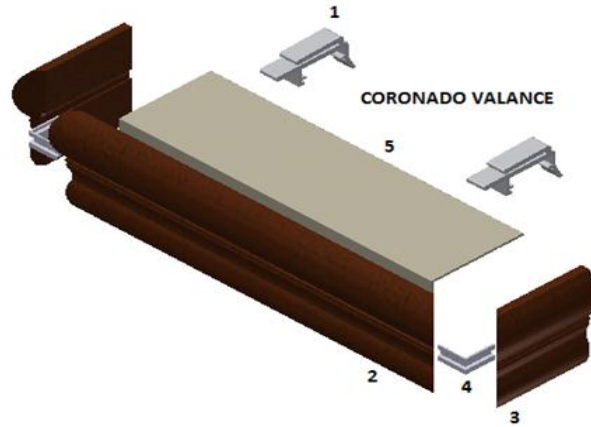

VERTICAL BLIND VALANCES - EXPLODED VIEW

Item	Part Number	Description
1	15046-100-000	Valance Clip
2	08420-XXX-000	Coronado Valance
3		Coronado Valance Return
4	08970-001-000	Valance Return Clip
5	05943-001-000	Coronado Dust Cover

❖ **Coronado Valance Clearance and Return Sizes**

Product	Slat	Ext Brackets	Mount	Clearance	Return Size
Coronado Valance	3.5"	N/A	Inside	N/A	1 1/2"
		15039-XXX-089	Outside	3/8"	4 1/8"
		15040-XXX-127	Outside	1"	4 7/8"