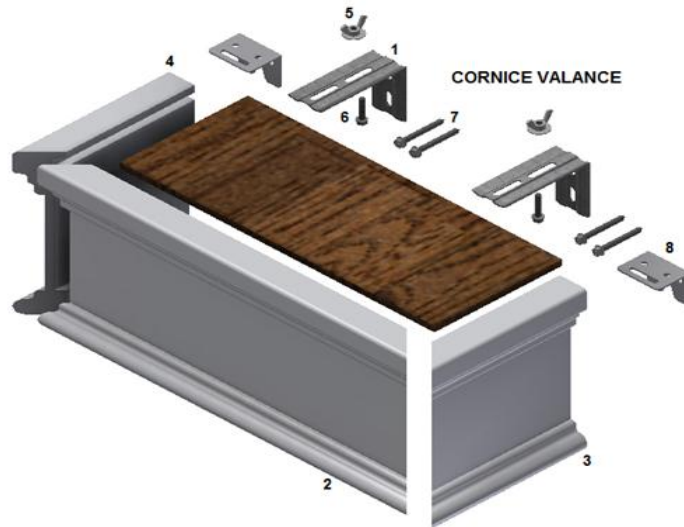

Item	Part Number	Description
1	05211-000-000	3" L Bracket
2		
3	Vanes	Cornice Valances
4	08290-000-001	1" Dust Cover
	08290-000-004	4" Dust Cover
	08290-000-005	5" Dust Cover
5	08754-000-000	Wing Nut #8
6	08757-000-000	Hex Washer Machine Screw 5/8"
7	05972-000-000	#6 1.5" Hex Screw
8	08812-000-000	Cornice 1x1 Angle Iron L - Bracket

⊕ ❖ Cornice Valance Clearance and Return Sizes

Product	Slat	Ext Brackets	Mount	Clearance	Return Size
Cornice Valance	3.5"	08812-000-000	Inside	N/A	1 1/4"
		15039-XXX-089	Outside	3/8"	4 1/4"
		15040-XXX-127	Outside	1"	5 1/4"