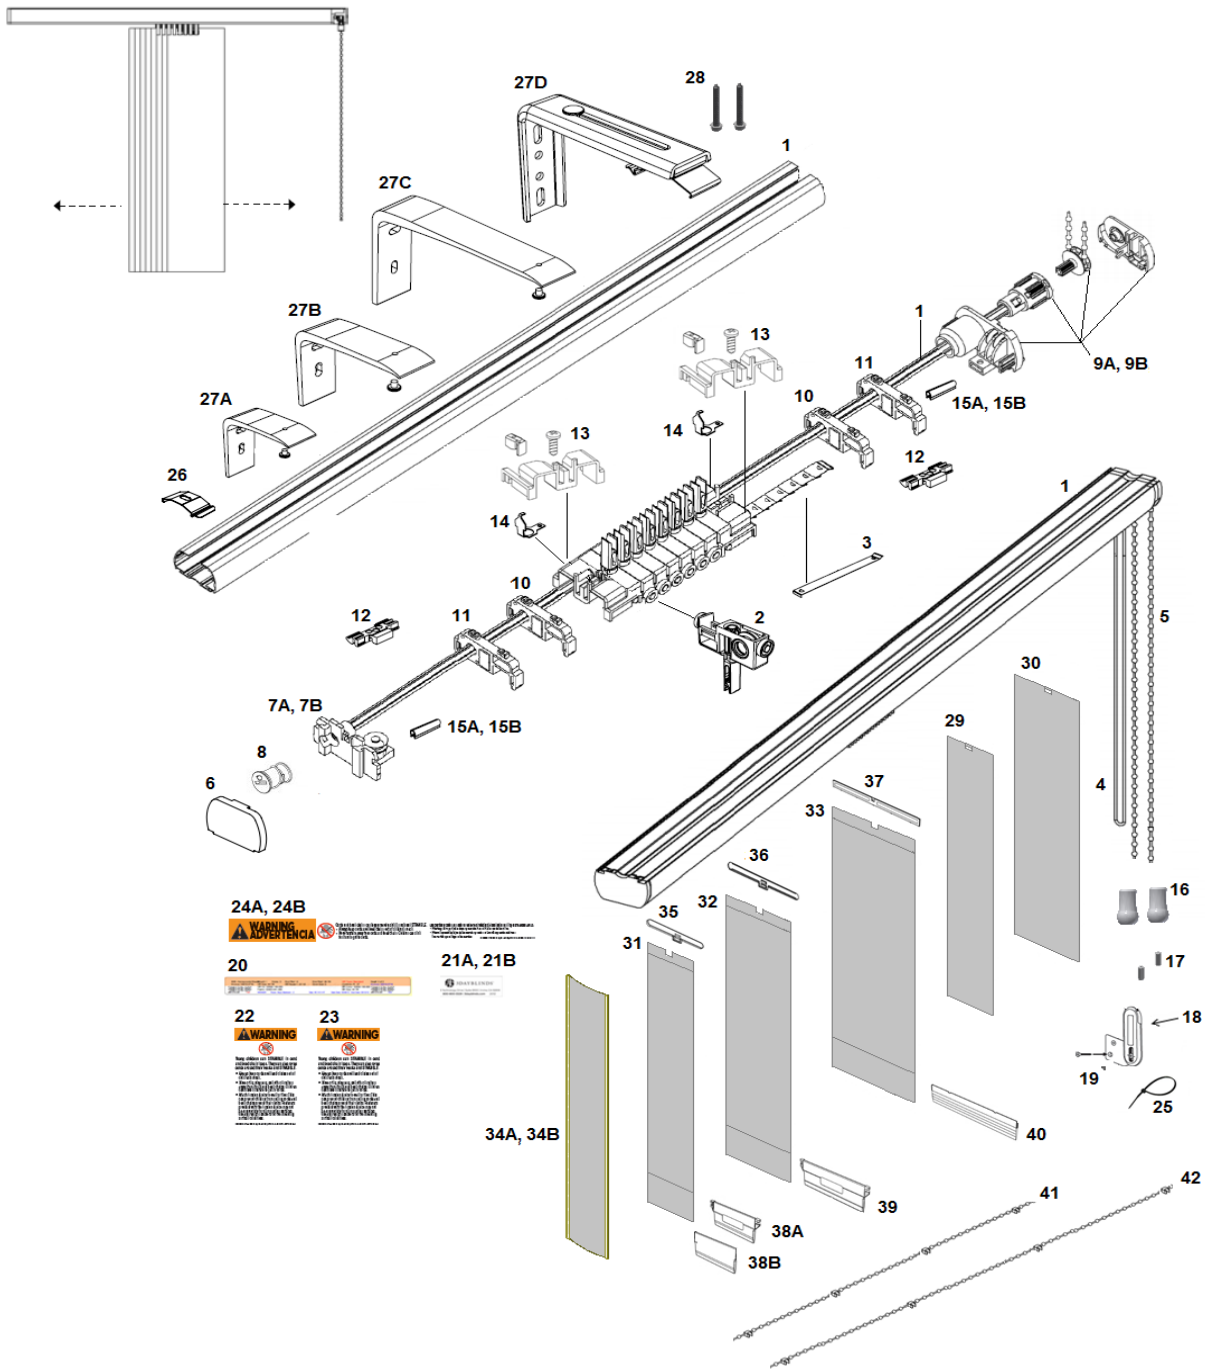

VERTICAL BLIND DELUXE CENTER STACK - EXPLODED VIEW

Vertical Blind - Center Stack

VERTICAL BLIND DELUXE CENTER STACK - EXPLODED VIEW

Item	Part Number	Description	Item	Part Number	Description
1	15034-XXX-000	Headrail and Tilt Rod	26	15037-XXX-000	Clip Mounting Support – White or Grey
2	15010-000-000	Runner Small 3-Way (Carrier)	27A	15039-XXX-089	Wall Bracket Aluminum for 3.5" Slat - White or Grey
3	VARIABLES	Metal Link varies from 13 mm to 220mm	27B	15040-XXX-127	Wall Bracket Aluminum for 3.5" & 5" Slat - White or Grey
4	15047-XXX-000	Pulling Cord 2 mm – White or Grey	27C	15051-XXX-250	Wall Bracket Aluminum for 10" Slat - White or Grey
5	15055-XXX-000	Chain White or Grey	27D	15038-XXX-000	Wall Adjustable Bracket for 10" Slat - White or Grey
6	15041-XXX-000	End Cap White or Grey	28	05973-000-000	#8 1.5" Hex Screw
7A	15042-XXX-000	End Cap Inside Left White or Grey	29	VARIABLES	3.5" PVC Slat
7B	15043-XXX-000	End Cap Inside Right White or Grey	30	VARIABLES	5" PVC Slat
8	15045-100-000	Tilt Rod Lock	31	VARIABLES	3.5" Free Hanging Fabric
9A	15016-XXX-000	Control Unit Left White or Grey	32	VARIABLES	5" Free Hanging Fabric
9B	15018-XXX-000	Control Unit Right White or Grey	33	VARIABLES	10" Free Hanging Fabric
10	15031-100-000	Magnetic Tilt Rod Support	34A	04910-XXX-000	Groover Standard - White or Ivory
11	15030-100-000	Non-Magnetic Tilt Rod Support	34B	04930-XXX-000	Groover Thin - White or Ivory
12	15044-100-000	Tilt Rod Support Stopper	35	15053-000-089	Slat Hanger 89mm for 3.5" Free Hanging Slat
13	15032-100-000	Cord Drive Runner Small	36	15053-000-127	Slat Hanger 127mm for 5" Free Hanging Slat
14	15026-000-000	Metal Plate For Cord Drive	37	15043-000-250	Slat Hanger 250mm for 10" Free Hanging Slat
15A	15027-000-089	Tube 3/2" Slat Omega Spacer	38A	15049-100-089	Slat Weight 89mm for 3.5" Free Hanging Slat
15B	15027-000-127	Tube 5" and 10" Slat Omega Spacer	38B	15049-100-000	Slat Weight for 3.5" Slat without Weight
16	15059-XXX-000	Tassel White or Grey	39	15049-100-127	Slat Weight 127mm for 5" Free Hanging Slat
17	11049-005-000	Chain Connector White	40	15049-100-250	Slat Weight 250mm for 10" Free Hanging Slat
18	05069-000-000	Tension Pulley	41	15050-100-089	Connecting Chain 89mm for 3.5" Free Hanging Slat
19	05069-001-000	Tension Pulley Bracket Hardware Kit	42	15050-100-127	Connecting Chain 127mm for 5" Free Hanging Slat
20	00005-028-000	White Job Tickets			
21A	00002-112-000	Label – 3DB Logo Black			
21B	00002-114-000	Label – 3DB Logo White			
22	00002-212-000	Tag – Individual Tassel			
23	00002-214-000	Tag – Tension Device			
24A	00002-118-000	Child Warning Label - Long			
24B	00002-119-000	Child Warning Label - Short			
25	00013-186-000	Black Zip Tie 5.5"			

VERTICAL BLIND VALANCES - EXPLODED VIEW