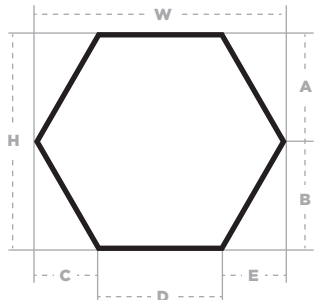

HEXAGON

- •Honeycomb Shades
- •Faux Wood Blinds
- •Shutters