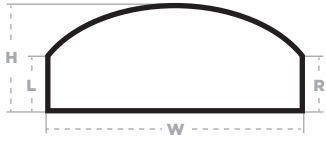

SPECIALTY SHAPES WORKSHEET

BREADBOX ARCH

- •Honeycomb Shades
- •Faux Wood Blinds
- •Wood Blinds
- •Shutters