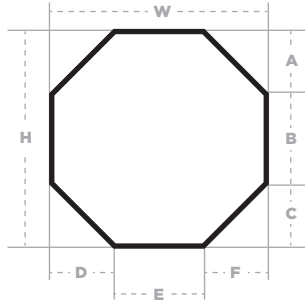

WINDOW MEASUREMENT WORKSHEET

WINDOW NAME / ROOM

FINAL WIDTH	FINAL HEIGHT	DEPTH
WIDTH - TOP		<input type="checkbox"/> INSIDE MOUNT <input type="checkbox"/> OUTSIDE MOUNT <small>*Inside Mount - follow arrows. Outside Mount - measure edge of trim to edge of trim</small>
WIDTH - MIDDLE		CONTROL TYPE CONTROL SIDE: L / R
WIDTH - BOTTOM		NOTES:
HEIGHT - LEFT		HEIGHT - MIDDLE

WINDOW NAME / ROOM

FINAL WIDTH	FINAL HEIGHT	DEPTH
WIDTH - TOP		<input type="checkbox"/> INSIDE MOUNT <input type="checkbox"/> OUTSIDE MOUNT <small>*Inside Mount - follow arrows. Outside Mount - measure edge of trim to edge of trim</small>
WIDTH - MIDDLE		CONTROL TYPE CONTROL SIDE: L / R
WIDTH - BOTTOM		NOTES:
HEIGHT - LEFT		HEIGHT - MIDDLE

SPECIALTY SHAPES WORKSHEET

BREADBOX ARCH

- Honeycomb Shades
- Faux Wood Blinds
- Wood Blinds
- Shutters

OCTAGON

- Honeycomb Shades
- Faux Wood Blinds
- Wood Blinds
- Shutters

IMPERFECT ARCH

Height is greater than 1/2 width